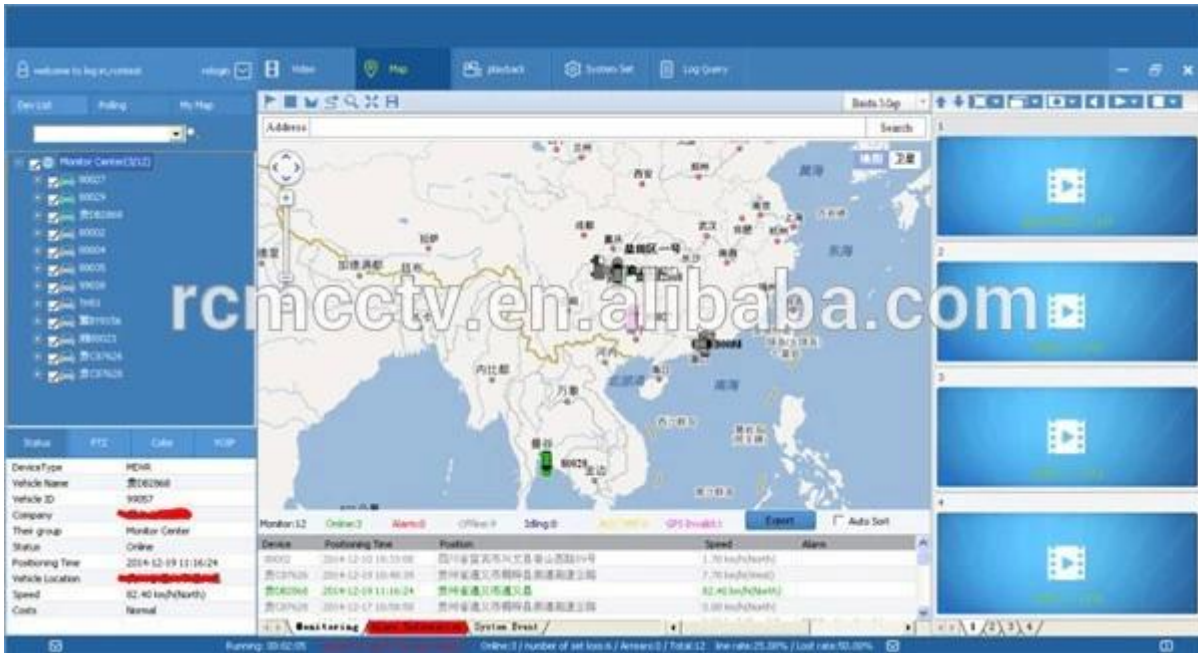

Es ist weit verbreitet in passagier und bus, taxi, schule bus, lkw, gefährliches fahrzeug, pkw und boot etc.

Kauf

G