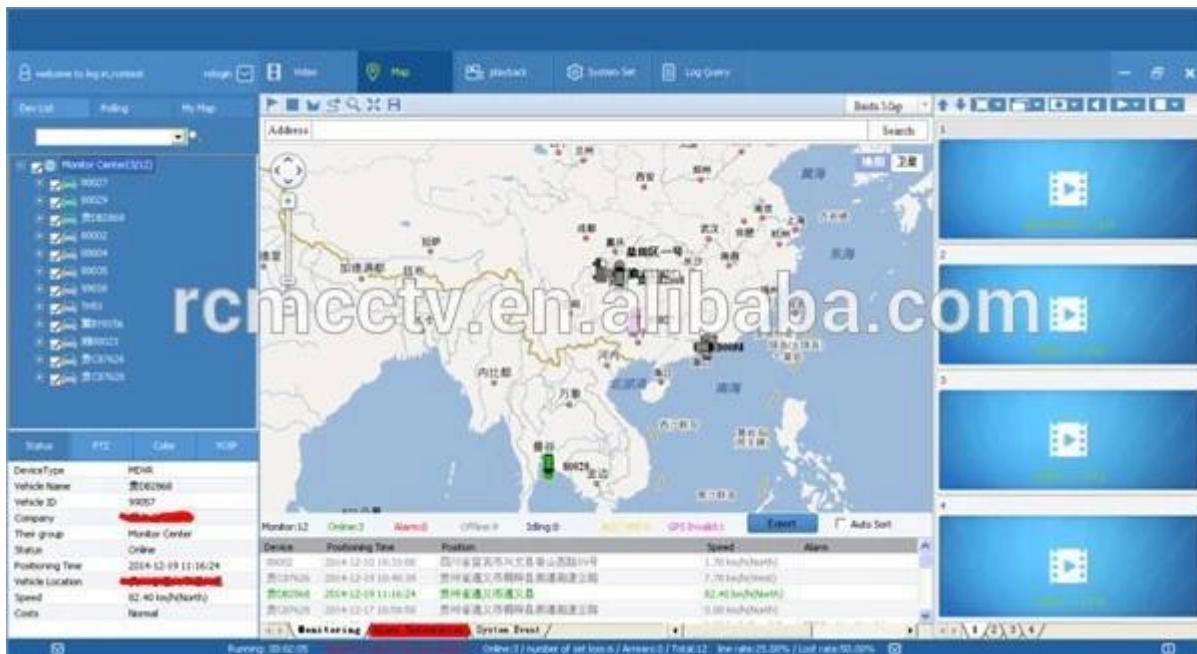

Yer Software-Schnittstelle Richmor tatsächlichen Fall