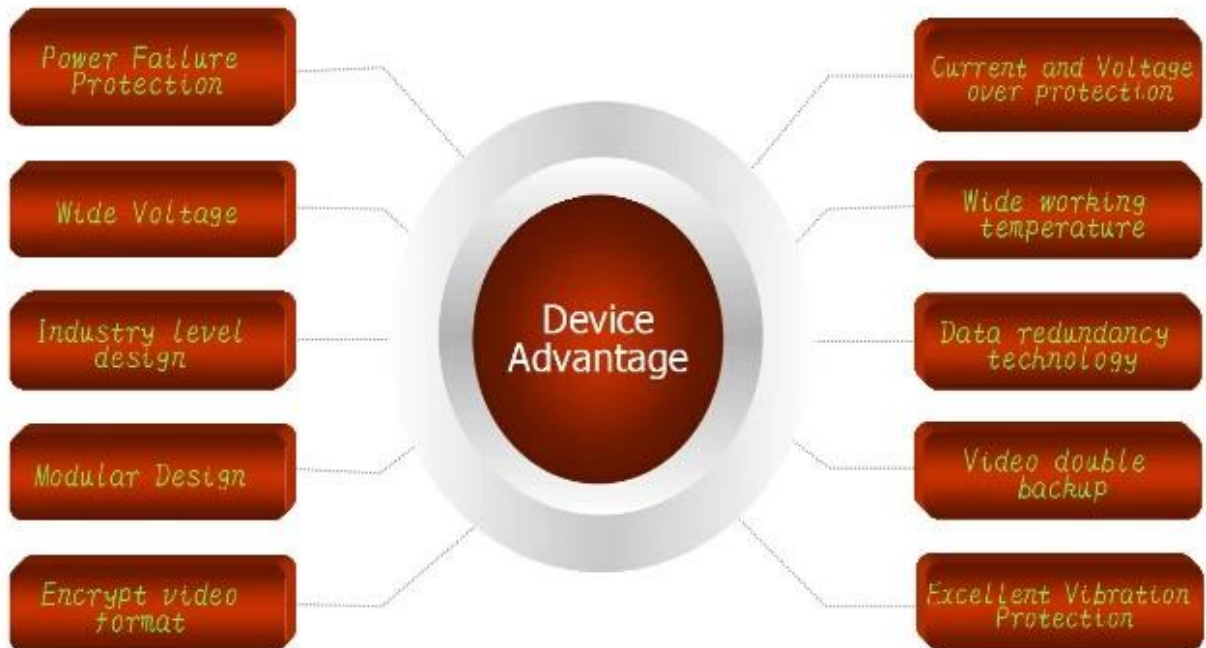

Produkt Show:

AV Input & Output Cables

Power Cable

IO Cables

Remote Control

3G Antenna

WiFi Antenna

CD (Manual & Software Inside)

7000 HDD Mobile DVR

Product Introduction

Device Series

Product Advantage

Client User Graph Interface

The interface features a top navigation bar with icons for home, location, and user. The main dashboard includes tiles for: 视频监听 (Video Monitoring), 卫星定位 (Satellite Positioning), 系统调试 (System Debug), 远程报警 (Remote Alarm), 设备管理 (Device Management), 监听对讲 (Monitoring Intercom), 驾乘管理 (Driver/Passenger Management), and 数据报表 (Data Reports). A user login panel on the right contains fields for 用户名 (Username: RCMTEST), 密码 (Password: *****), 服务器 (Server: 113.108.120.47), and options for 记住密码 (Remember Password) and 自动登录 (Auto Login).