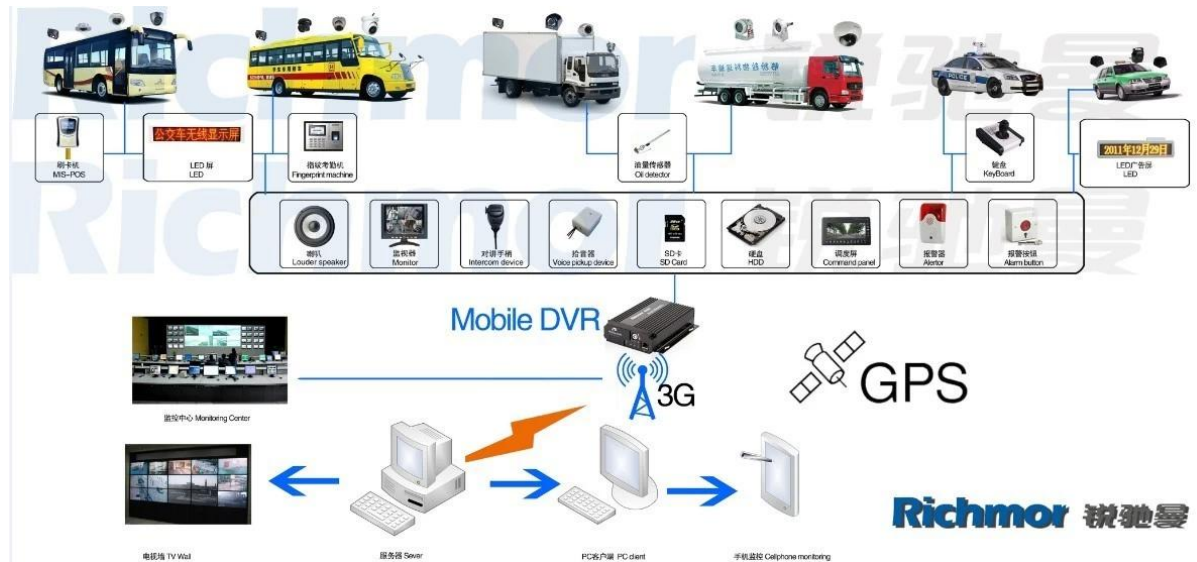

Unsere Mobile DVR-Projekt für Fahrzeuge