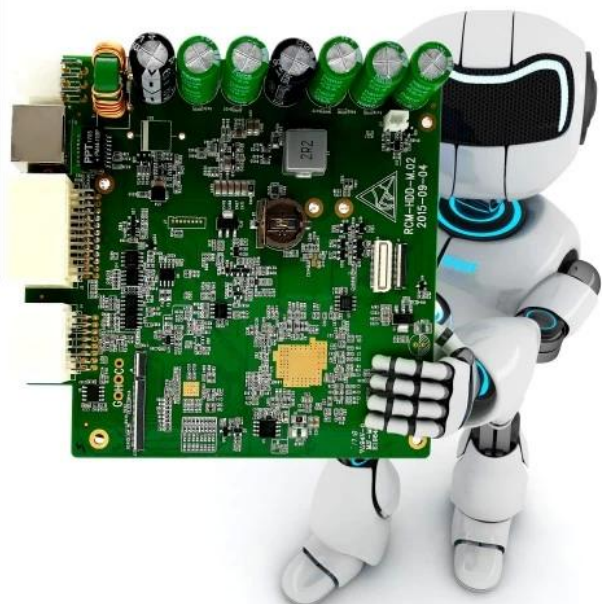

## Mobile Monitoring Management Platform

RMVS is a system of centralized management and monitoring of all kinds of vehicles based on wireless network. Perform real-time monitoring, GPS/BD positioning, video storage, vehicle scheduling, alarm and alarm, etc.

## Industrial Hisilicon 3520D image processor chip

Choose the electronic material of industrial grade specification, ensure the life of the component and the stability of the whole machine.

Adopt low heat resistance aluminum profile to make equipment shell, strong and durable, protect heat dissipation.

# The hard disk is shockproof

Industrial rubber bracket to prevent the collision of hard disk in the process of driving, to protect the data security of hard disk.

Exclusive damping technology to build military grade quality.