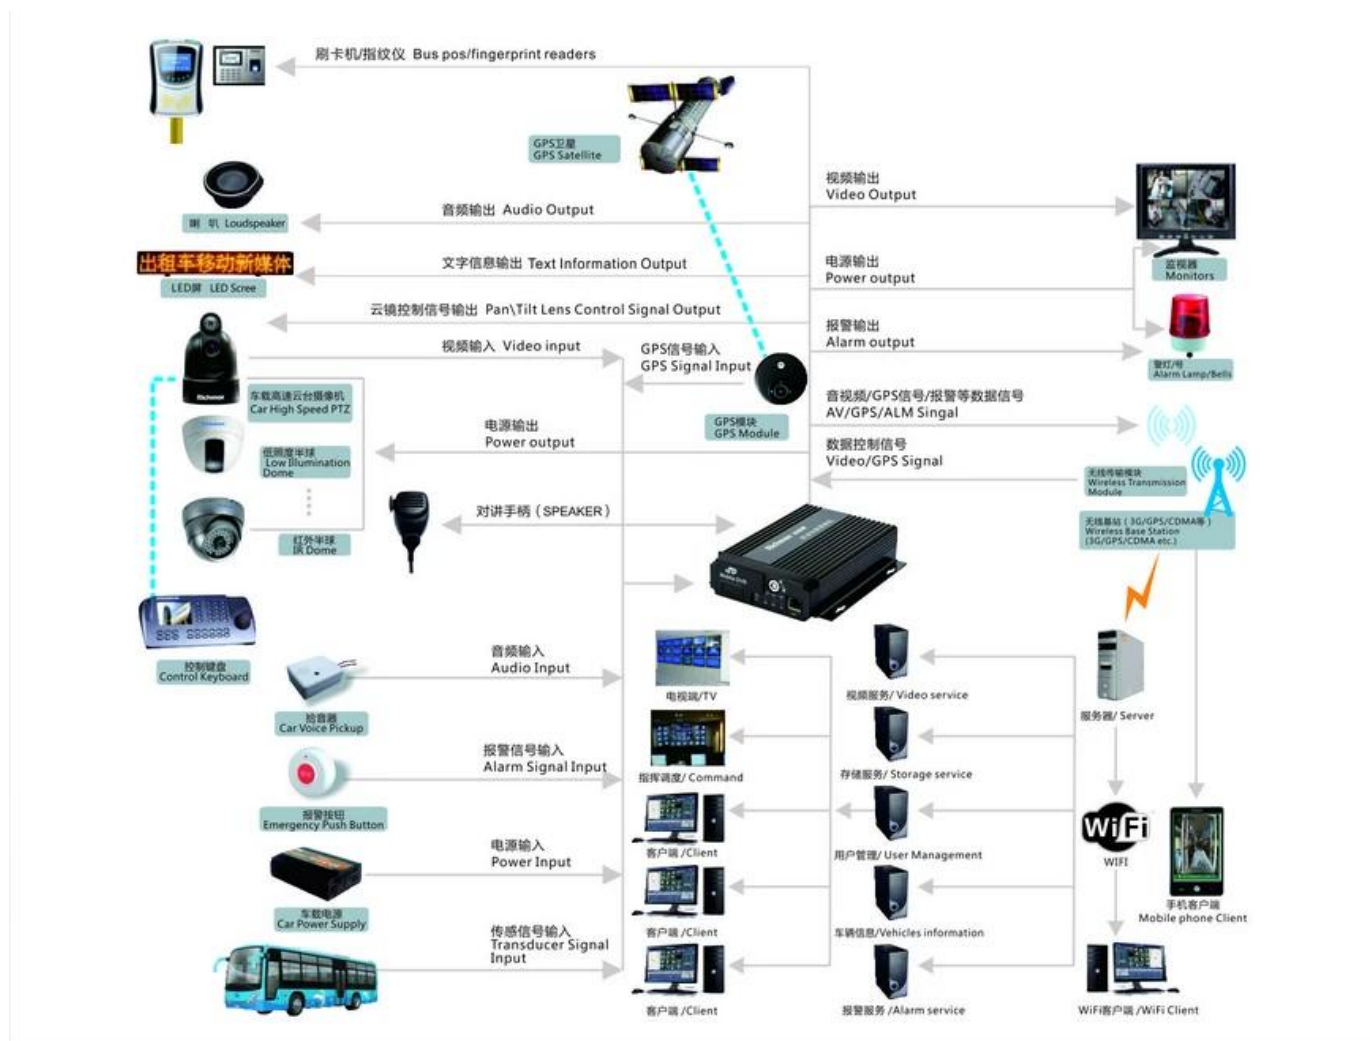

Andere verwandte Arten von mobilen DVR

Gute Beziehung zu unseren Kunden