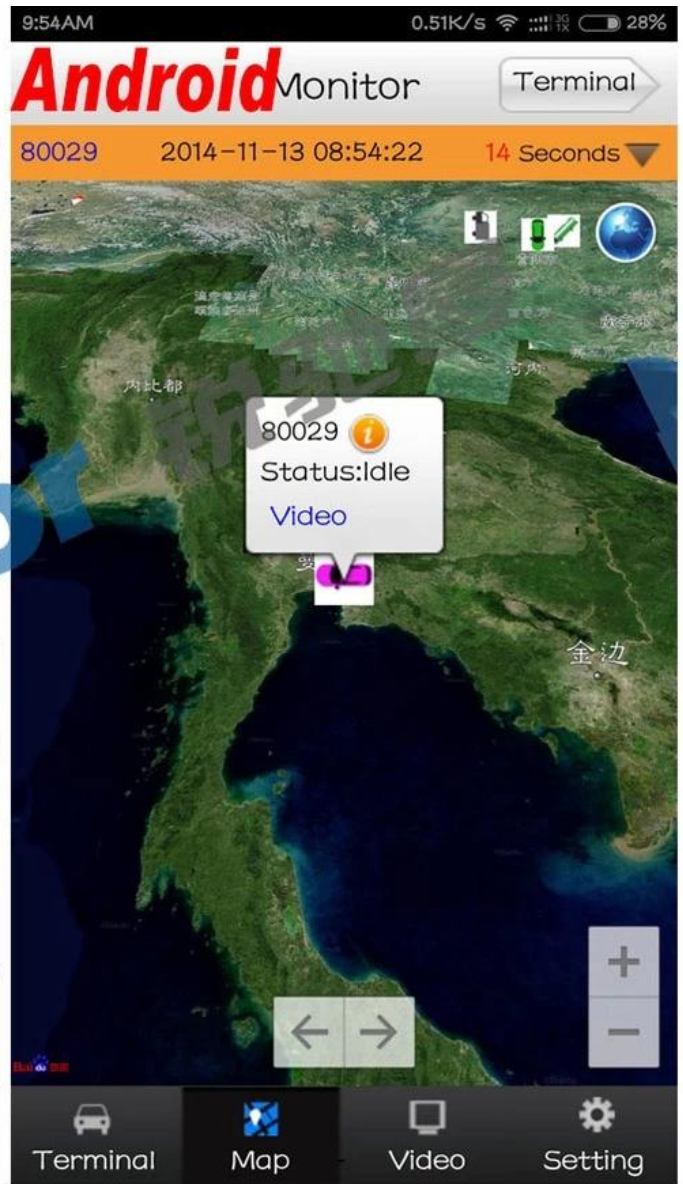

Serversoftware-Schnittstelle

Anwendung

Vehicle Management System Welcome! 销售客户 | Manager | Exit

Report   Device   User

Mileage Summary

Begin Time: 2016-01-08 00:00:00 To: 2016-01-08 16:27:09

Device: All Devices   Select Device   Query   Export To Excel   Export To Csv   Export To Pdf

Index	Vehicle	Total Mileage (KM)	Begin Time	Start Mileage (KM)	Start Position	End Time	End Mileage (KM)
1	粤EX3114	174.88	2016-01-08 09:03:32	22.95	22.534264, 114.006444	2016-01-08 16:25:41	157.83
2	粤EX3130	202.07	2016-01-08 07:33:17	18.1	22.884299, 112.892602	2016-01-08 16:25:28	171.57
3	24012	277.42	2016-01-08 07:09:55	23.41	23.369582, 116.675227	2016-01-08 14:57:24	300.83
4	冀A76248	97.4	2016-01-08 00:00:25	299.97	41.572489, 118.786245	2016-01-08 09:42:39	41.09
5	24023	0	2016-01-08 00:00:07	16.26	37.758759, 120.731127	2016-01-08 16:19:07	16.26
6	鲁QW5387	416.36	2016-01-08 06:09:54	96.66	35.461432, 117.643793	2016-01-08 16:20:11	92.83
7	鲁J81712	120.98	2016-01-08 04:48:40	26.51	35.876478, 117.681941	2016-01-08 14:25:07	144.92
8	粤HG5250	45.81	2016-01-08 00:00:03	139.13	22.654394, 112.498593	2016-01-08 16:15:15	115.82
9	粤HG5153	40.61	2016-01-08 00:00:27	92	22.654197, 112.497665	2016-01-08 16:11:28	73.72
10	粤HG5368	111.72	2016-01-08 00:00:15	145.61	22.654321, 112.498645	2016-01-08 16:24:48	93.9
11	粤HG5010	52.02	2016-01-08 00:00:10	93.24	22.854234, 112.497795	2016-01-08 16:15:55	57.92
12	鲁AA3683	655.08	2016-01-08 00:00:29	354.36	35.950643, 117.659700	2016-01-08 16:24:44	1009.74
13	24058	224.42	2016-01-08 07:00:58	44.57	37.949788, 118.844070	2016-01-08 16:17:34	60.4
14	28999	2.36	2016-01-08 13:13:09	17.6	28.734420, 121.235847	2016-01-08 13:57:27	19.81
15	01568	369.29	2016-01-08 00:00:54	51.04	33.733305, 115.866921	2016-01-08 16:03:58	420.33

Andere verwandte Arten von mobilen DVR