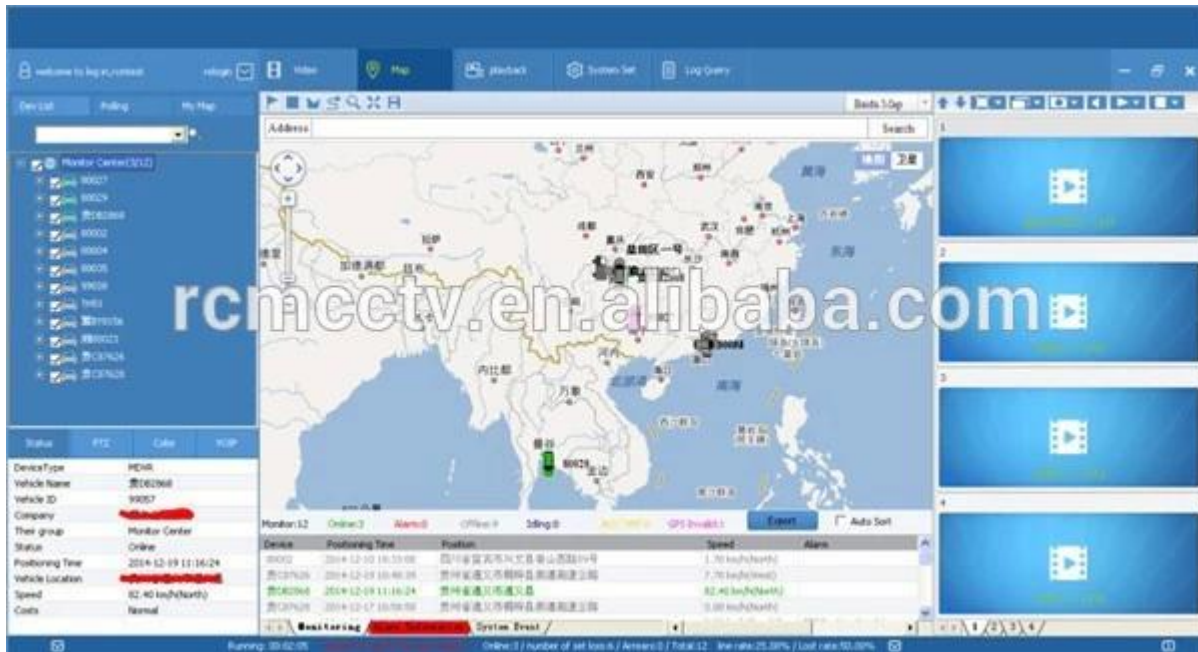

Yer Software-Schnittstelle Richmor tatsächlichen Fall