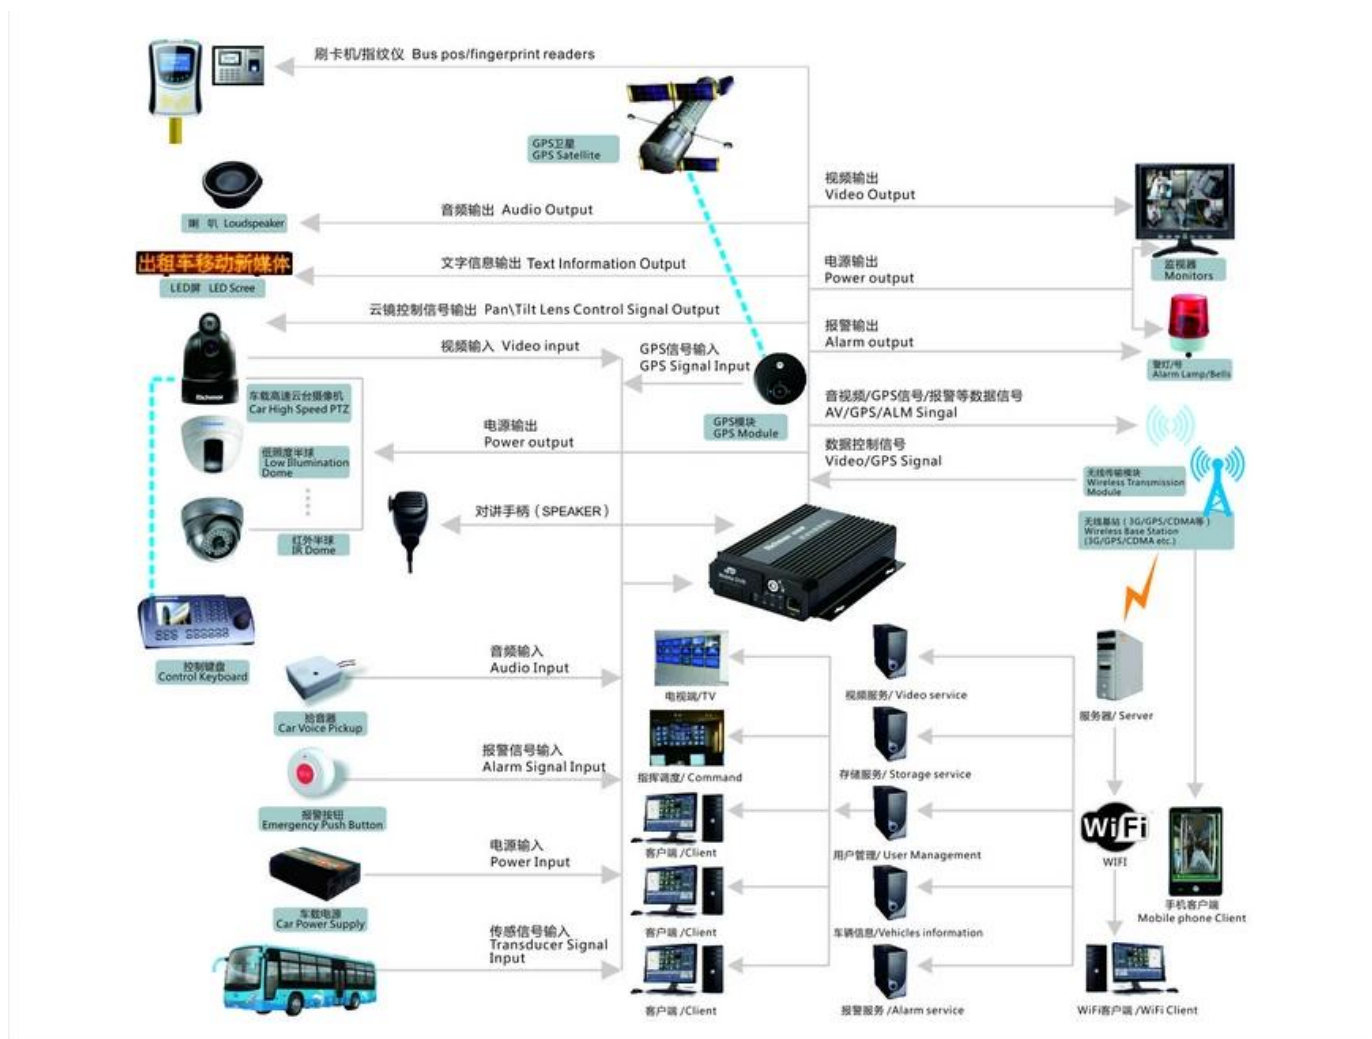

Andere verwandte Arten von mobilen DVR

Gute Beziehung zu unseren Kunden