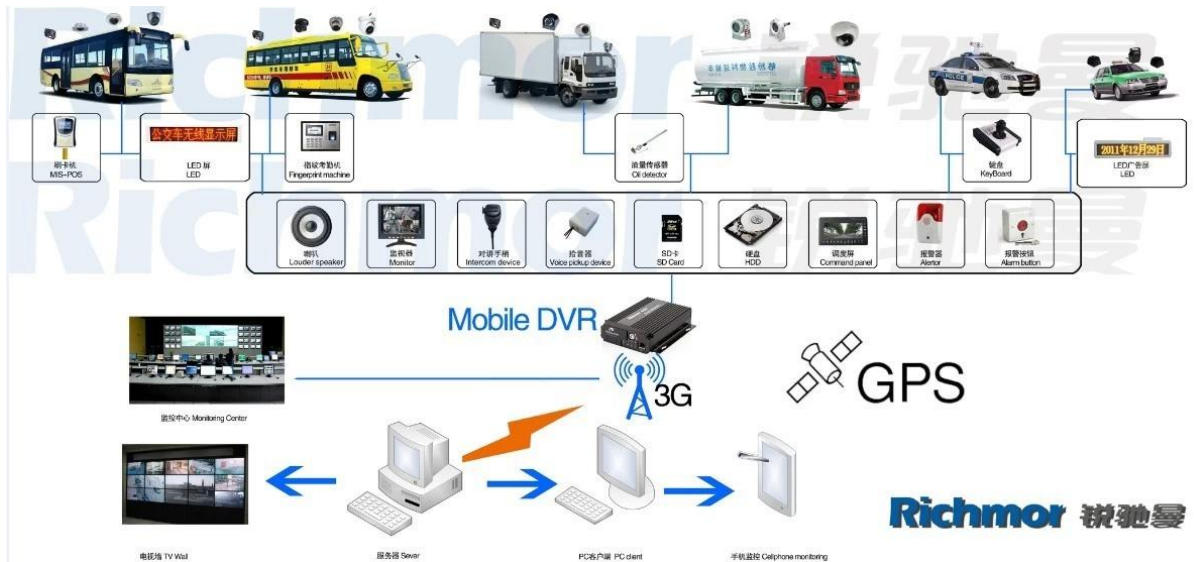

Unsere Mobile DVR-Projekt für Fahrzeuge