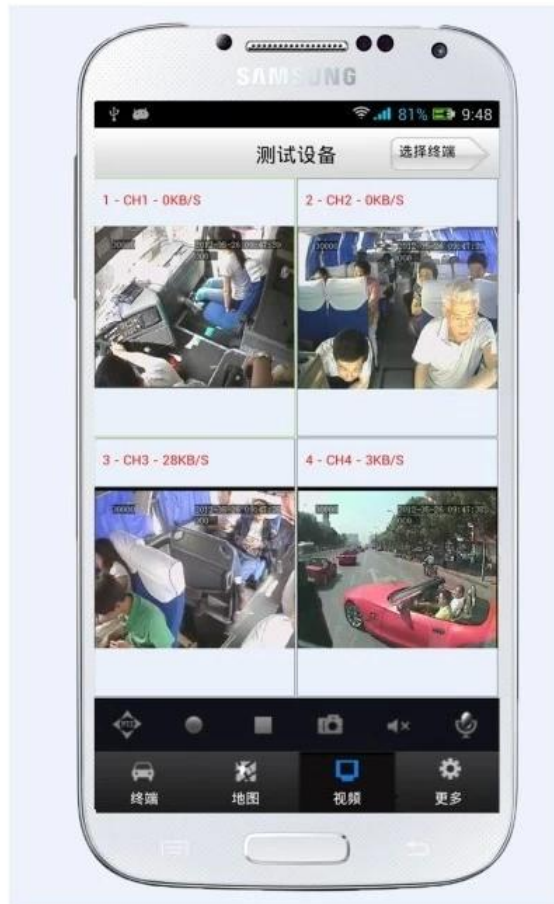

Paket

1 Stück pro Box mit allen dazugehörigen Standard-Zubehör, Richmor Marke / Normal / Ihr Logo

Kooperationsbedingungen