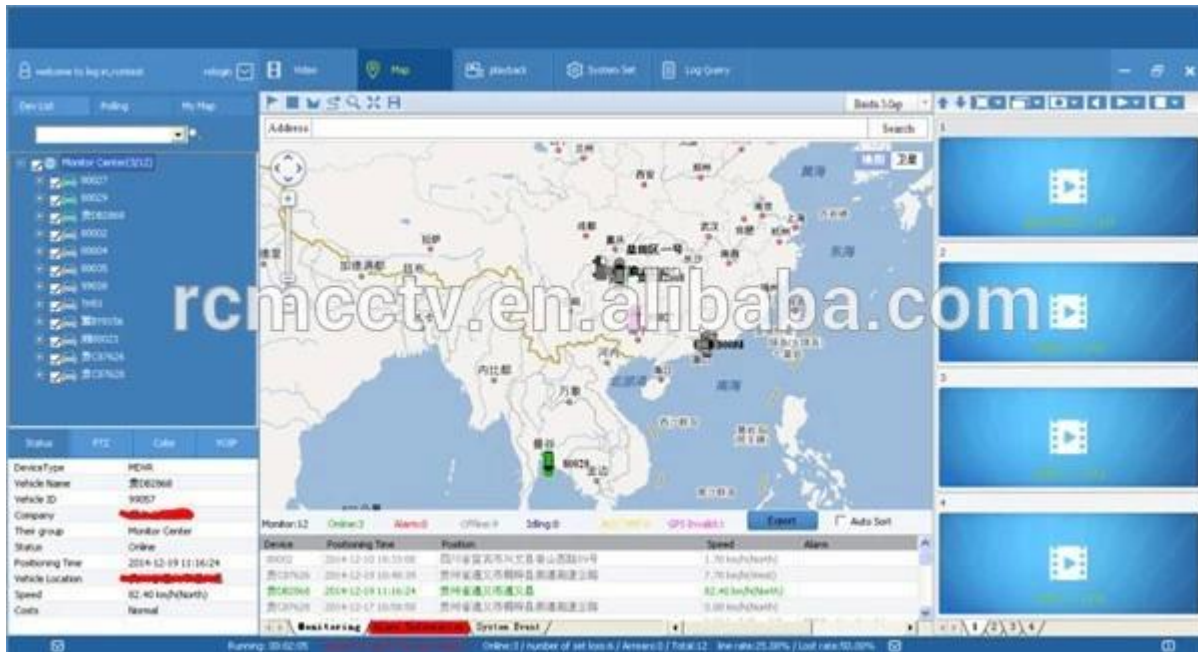

Ihre Software-Schnittstelle Richmor tatsächlicher Fall