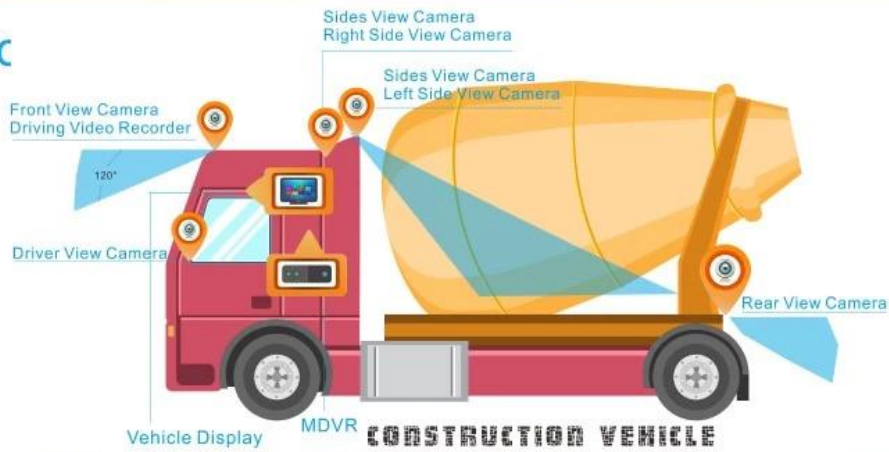

Detailbilder

2MP 1080P AHD HDD + SD-Karte Mobiler DVR MDRS5

Richmor

FOCUS ON MDVR SYSTEM BUILDING GLOBAL BRANDS

Front Panel

Back Panel

Installation

Installatic