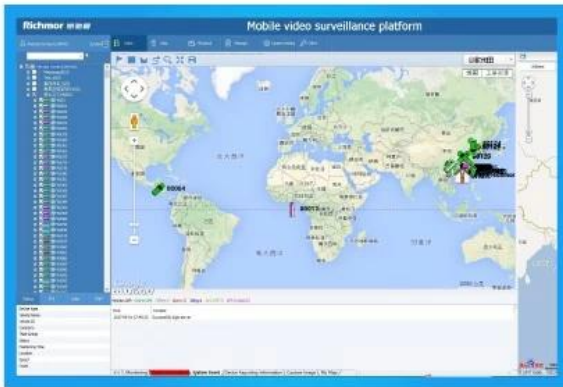

Detailbilder

2MP 1080P AHD HDD + SD-Karte Mobiler DVR MDRS5

Richmor

FOCUS ON MDVR SYSTEM BUILDING GLOBAL BRANDS

Front Panel

Back Panel

Installation

Installatic