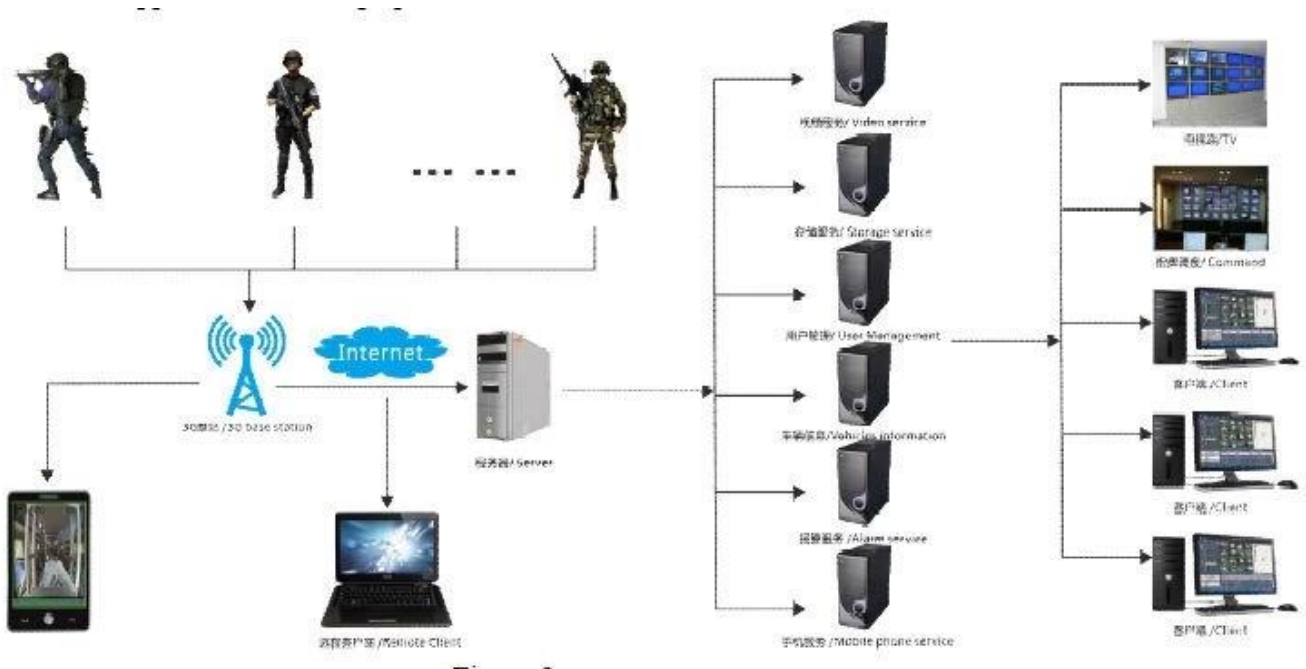

Factory Audit

Richmor

BRAND

CE FC ROHS

QR Code

The image displays a rugged handheld device from Richmor in two views: front and back. The front view shows a black device with a large screen, a keypad with a central 'OK' button, and a red emergency button. The back view shows a textured grip, a power button, and a connector port. The advertisement includes a 'Factory Audit' logo, the Richmor brand name, CE, FC, and ROHS certification marks, and a QR code.

Front and side board definition

Back cover definition

Figure 4

1. Adorn clasp
2. Battery Cover Buckle
3. Battery Cover switch

应用案例/applications

Products Features

- Industrial split type portable design, IP65 Water-proof., camera can be removed and changed according to exact environment.
- 2.4" TFT, resolution (480 * 234), Li-po inside also have ac charger, >=6H continuous working, Portable easy use.
- Adopt H.264 compression tech, Audio code G.726, save storage room and perfect effect.
- Powerful network transmission functions, including real-time pre-view, remote playback, remote download, remote broadcasting, interactive SMS, various transmission quality for optional, support audio and video sync.
- Support 64GB micro-SD card max, with USB data backup function, professional in file repair and file security.
- Support WIFI, GPS, 3G, WIFI download, breakpoint resume;
- Different 3G module supported for option: WCDMA, CDMA2000, TD-SCDMA, A variety of dial-up authentication mode, Adapt all kind 3G Network, compatible with GPRS, EDGE, can up to 4G network, Beidou navigation system
- OTA download, support batch auto upgrading ;
- Device Size: 80(W) x 140(H) x 35(D) mm

Item	Description
Operation system	Linux
Separate design	Main device: work independently to realize local record Auxiliary device: GPS / 3G, backup battery
Graphic operation interface	Use buttons to complete the setting of various parameters