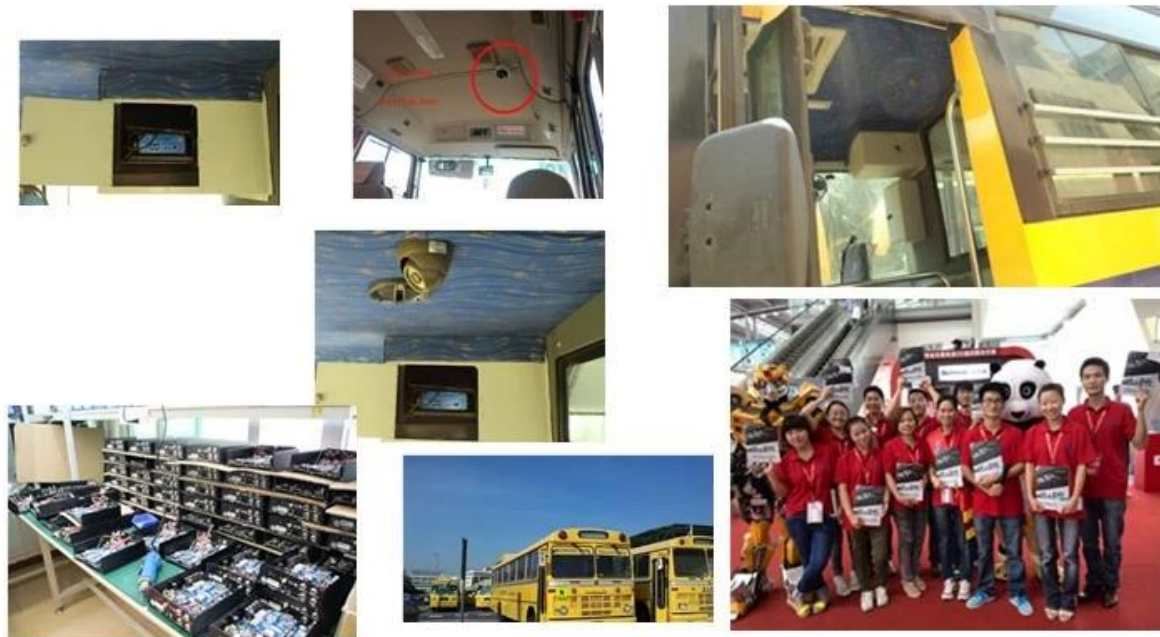

Richmor Vehicle DVR Mobile Project

Certifikace