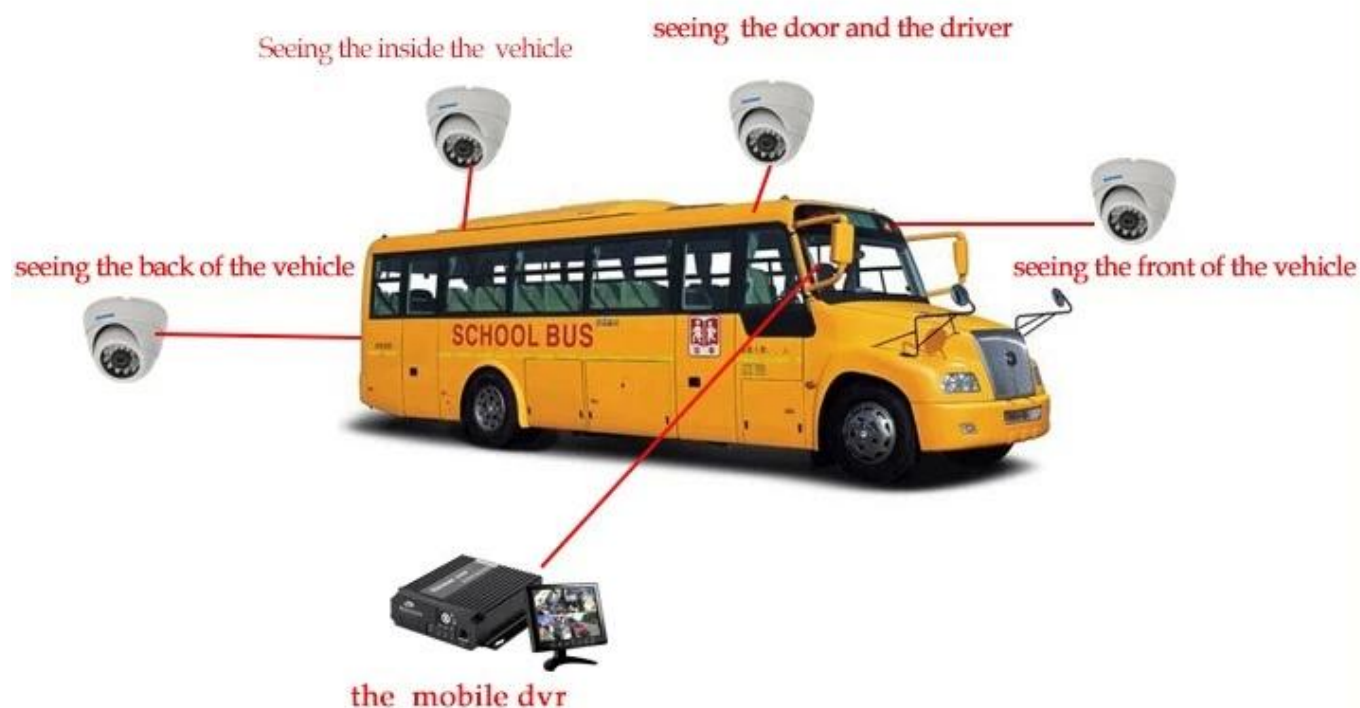

Romote sledování sledování 3G 4G Mobile DVR školní autobusové řešení