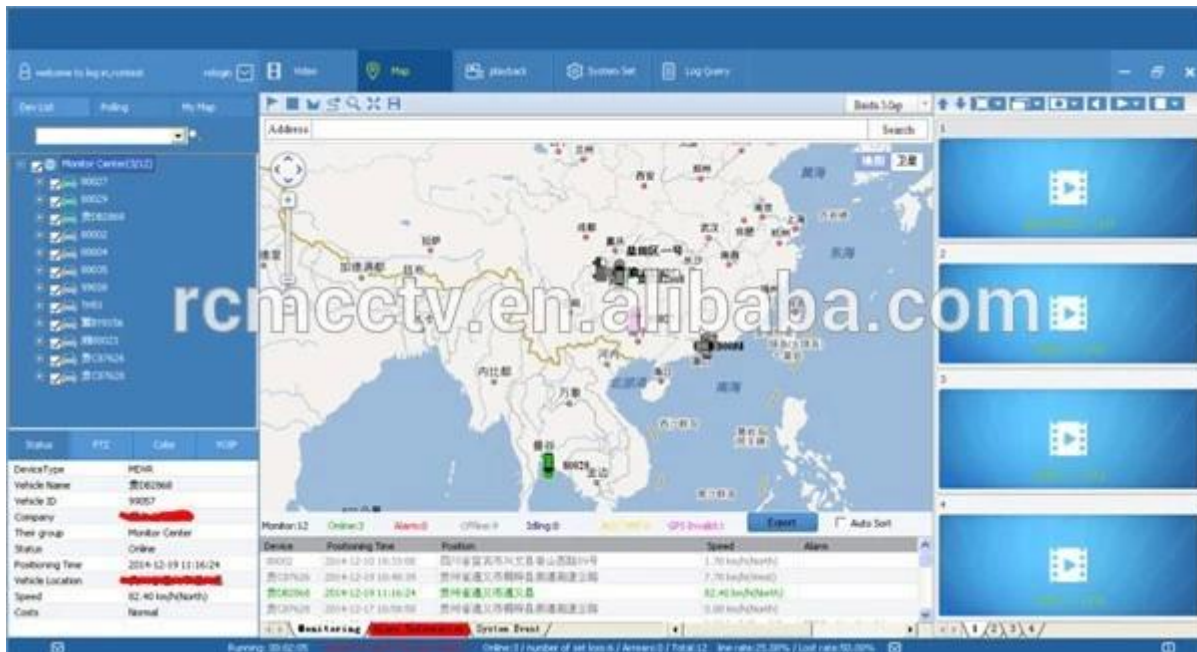

GUI sledování Richmor

The main menu includes: Search, System setup, Rec setup, Network setup, Alarm setup, Peripheral setup, System Tools, System Information, as below:

Richmnebo Mobile DVR Mileage Sobotičnost

Plasoftware

Romote sledování sledování 3G 4G Mobile DVR školní autobusové řešení

Seeing the inside the vehicle

seeing the door and the driver

seeing the back of the vehicle

seeing the front of the vehicle

the mobile dvr