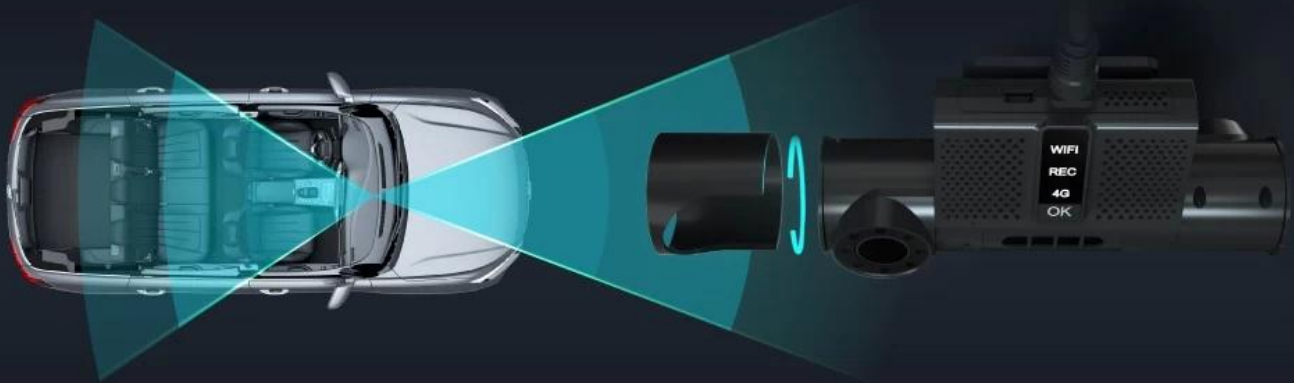

Richmor Hot Selling Dual Lens 1080P 2 Channel Dash Cam Car dvr BK6MZJ

Ride-hailing/Taxi Fleet management
Mini HD dual-len dashcam

- 2CH 1080P
- 4G
- BD/GPS
- IO alarm
- Intercom
- WiFi AP
- G-Sensor

Mini and Easy Installation

Just need to paste the device to winshield with 3M glue, save time and labor cost.

HD recording Dual 1080P

Front and cabin view, wide-angle lens. Lens can be adjusted 180° vertically, then fixed by structure.

Pretty Night Vision

Cabin len with IR, support viewing at night.

Mini All-in-One Design

Mental and ABS material as case, delicate, mini and firm.
Industrial-level solution, reliable electromagnetic compatibility.

G-Sensor

When vehicle get hit, device snaps automatically.

Anti-Thief Mode

Device will wake to take photo and send to APP to inform the owner when it get shocks under this mode.

Time-lapse video

1 frame per second recording, low power consumption under this mode.