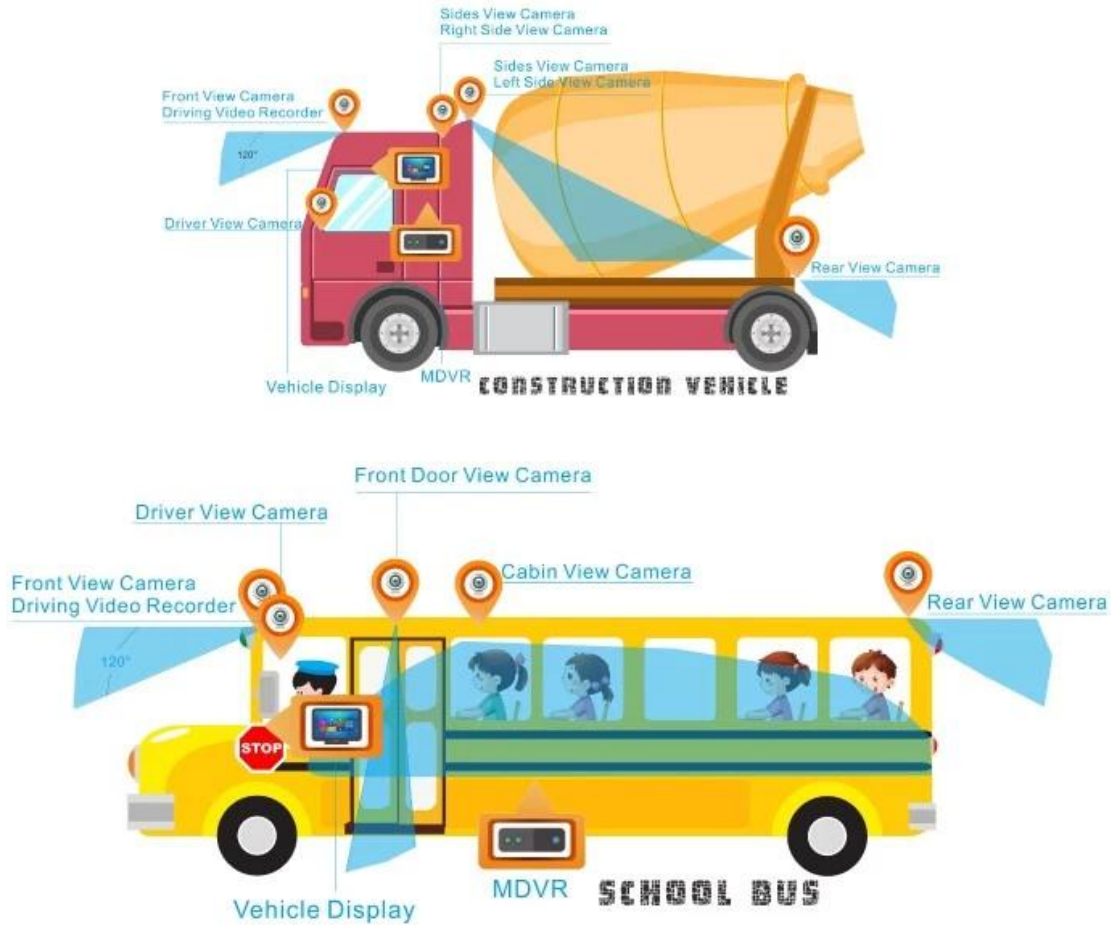

STRUCTURE

Front Panel

Details

Professional Security Device/Powerful Functions/ User-friendly Button Operation/ Easy to Use

Back Panel

Details

Aviation AV&DV Input / Steady Port/ Strong Shockproof Ability/ Simple & Convenient

DETAILED SPECS

INSTALLATION

FUNCTION DISPLAY

Mobile Monitoring Management Platform

RMVS is a system of centralized management and monitoring of all kinds of vehicles based on wireless network. Perform real-time monitoring, GPS/BD positioning, video storage, vehicle scheduling, alarm and alarm, etc.