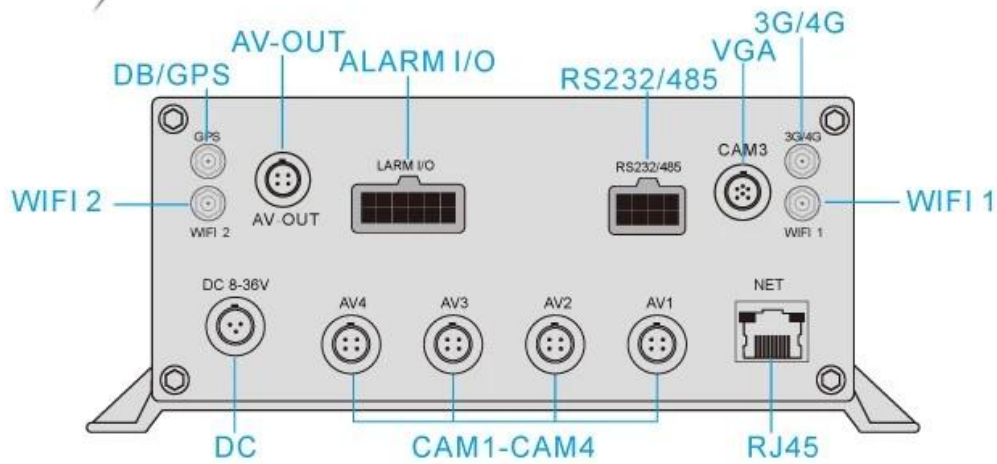

STRUCTURE

Front Panel

Details

Professional Security Device/Powerful Functions/ User-friendly Button Operation/ Easy to Use

Back Panel

Details

Aviation AV&DV Input / Steady Port/ Strong Shockproof Ability/ Simple & Convenient

DETAILED SPECS

INSTALLATION

FUNCTION DISPLAY

Mobile Monitoring Management Platform

RMVS is a system of centralized management and monitoring of all kinds of vehicles based on wireless network. Perform real-time monitoring, GPS/BD positioning, video storage, vehicle scheduling, alarm and alarm, etc.