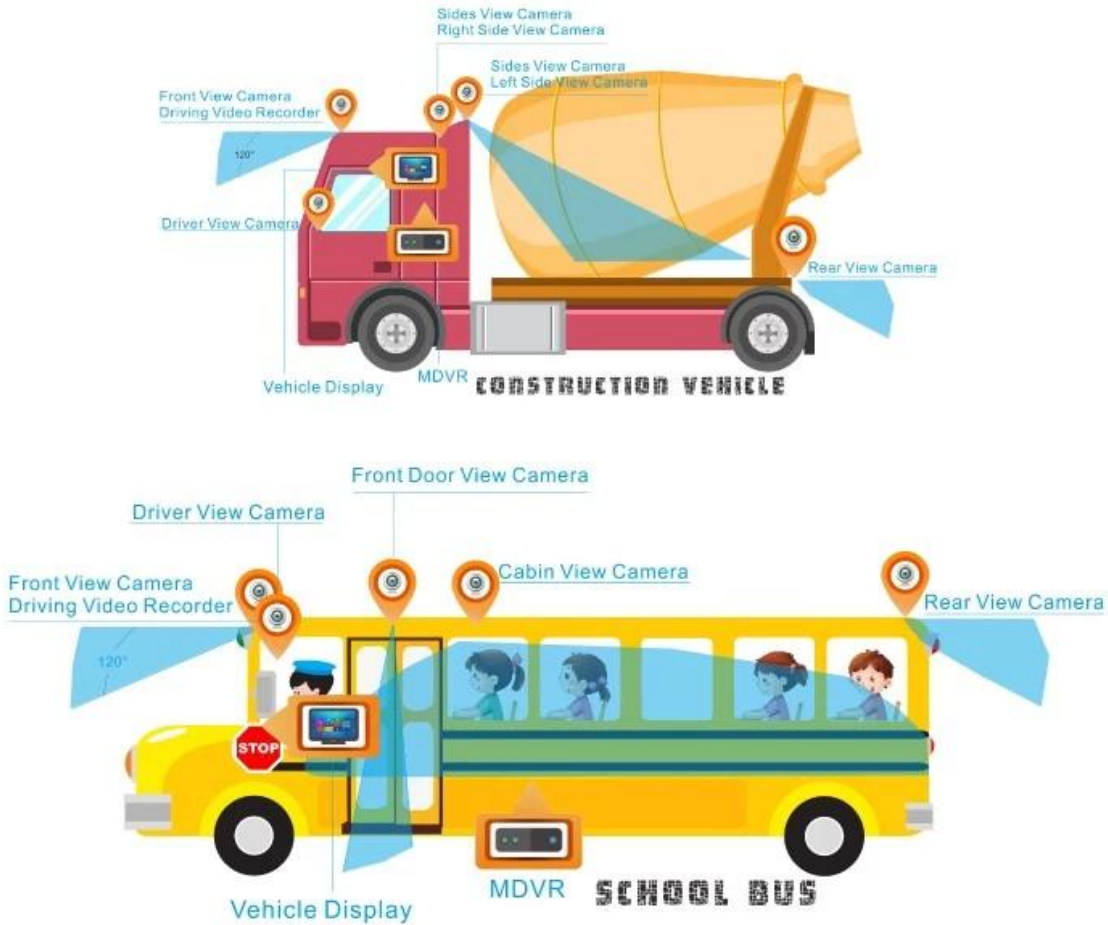

STRUCTURE

Front Panel

Details

Professional Security Device/Powerful Functions/ User-friendly Button Operation/ Easy to Use

Back Panel

Details

Aviation AV&DV Input / Steady Port/ Strong Shockproof Ability/ Simple & Convenient

DETAILED SPECS

INSTALLATION

FUNCTION DISPLAY

Mobile Monitoring Management Platform

RMVS is a system of centralized management and monitoring of all kinds of vehicles based on wireless network. Perform real-time monitoring, GPS/BD positioning, video storage, vehicle scheduling, alarm and alarm, etc.