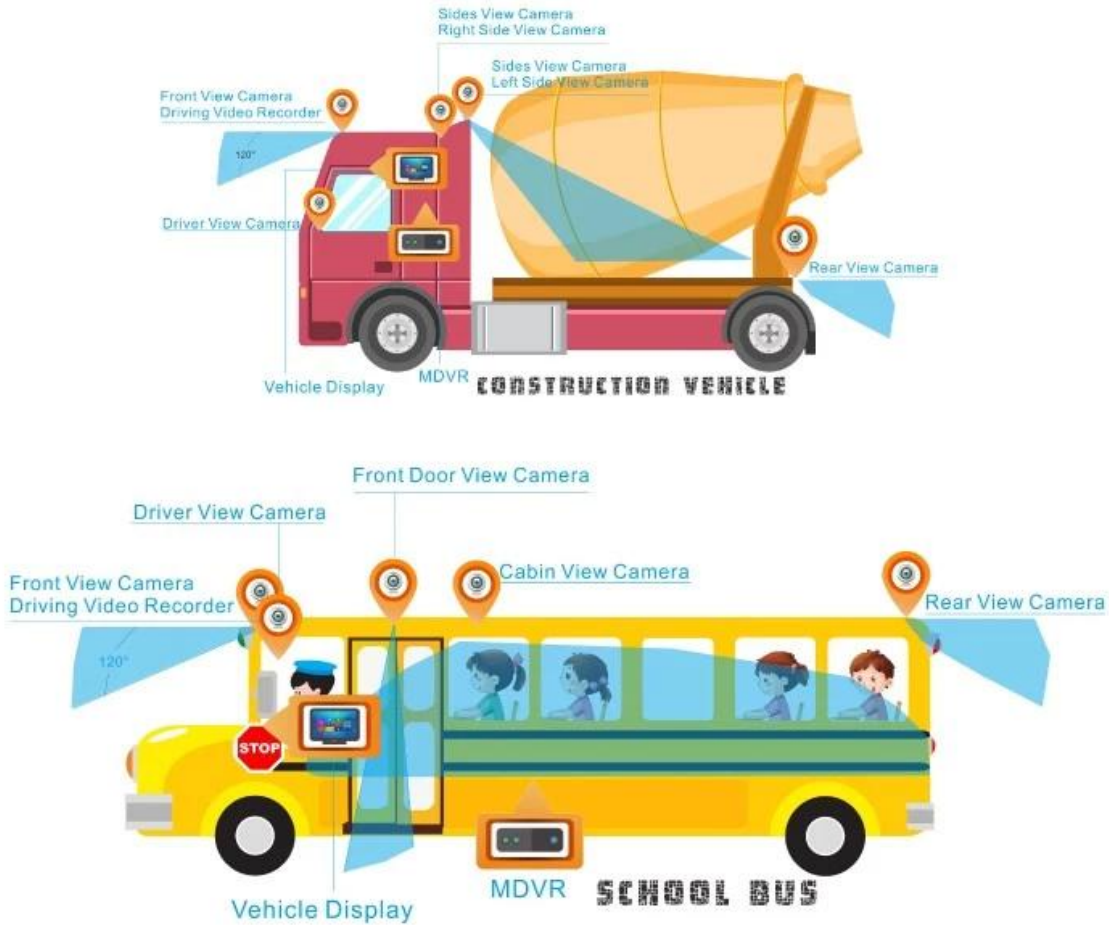

INSTALLATION

FUNCTION DISPLAY

Mobile Monitoring Management Platform