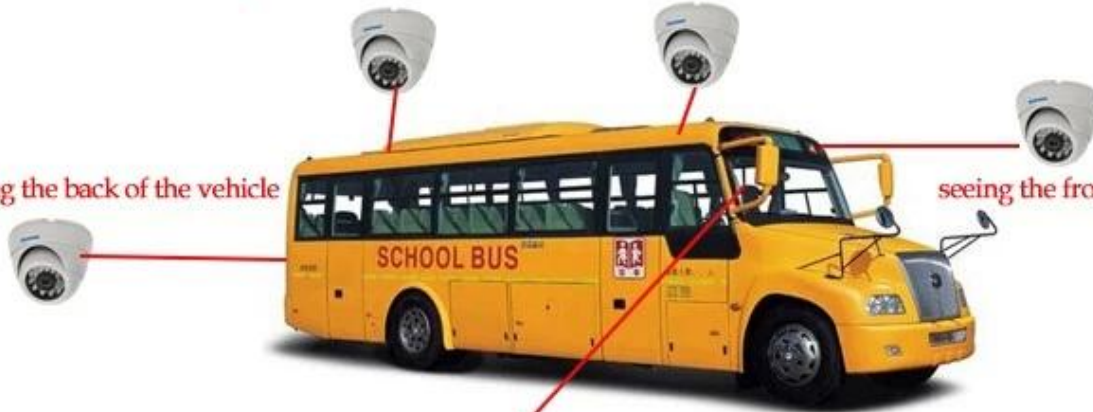

## Romote Zobrazení Surveillance 3G 4G Mobile DVR Školní autobus řešení

Seeing the inside the vehicle

seeing the door and the driver

seeing the back of the vehicle

seeing the front of the vehicle

the mobile dvr