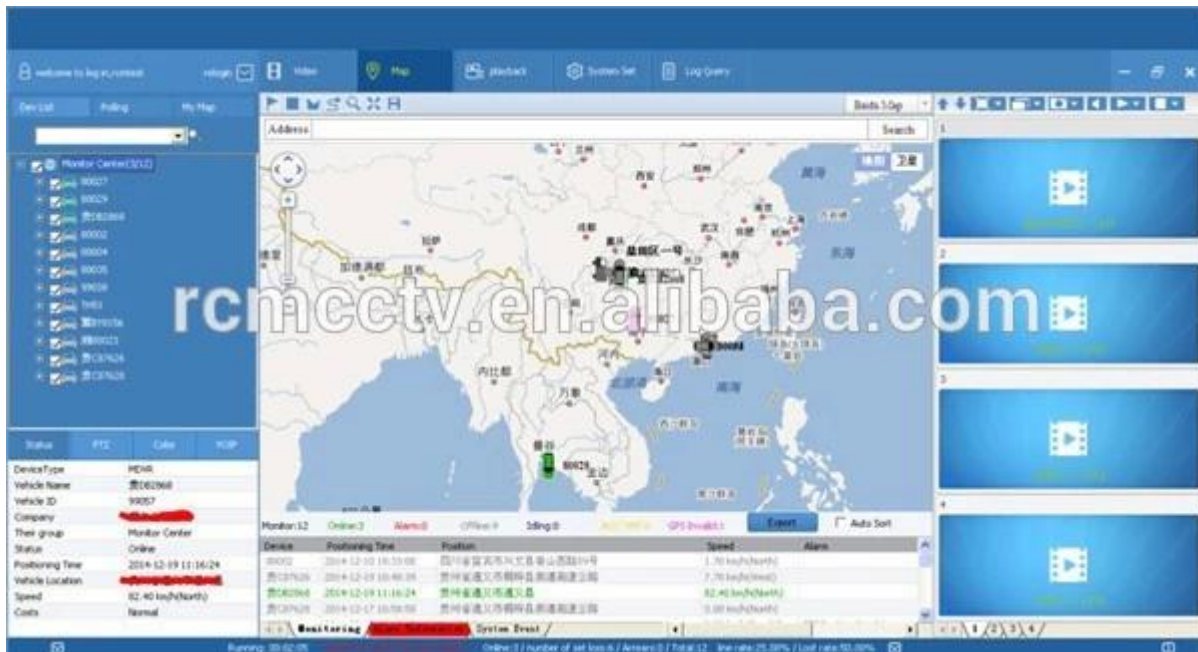

Romote Zobrazení Surveillance 3G 4G Mobile DVR Školní autobus řešení