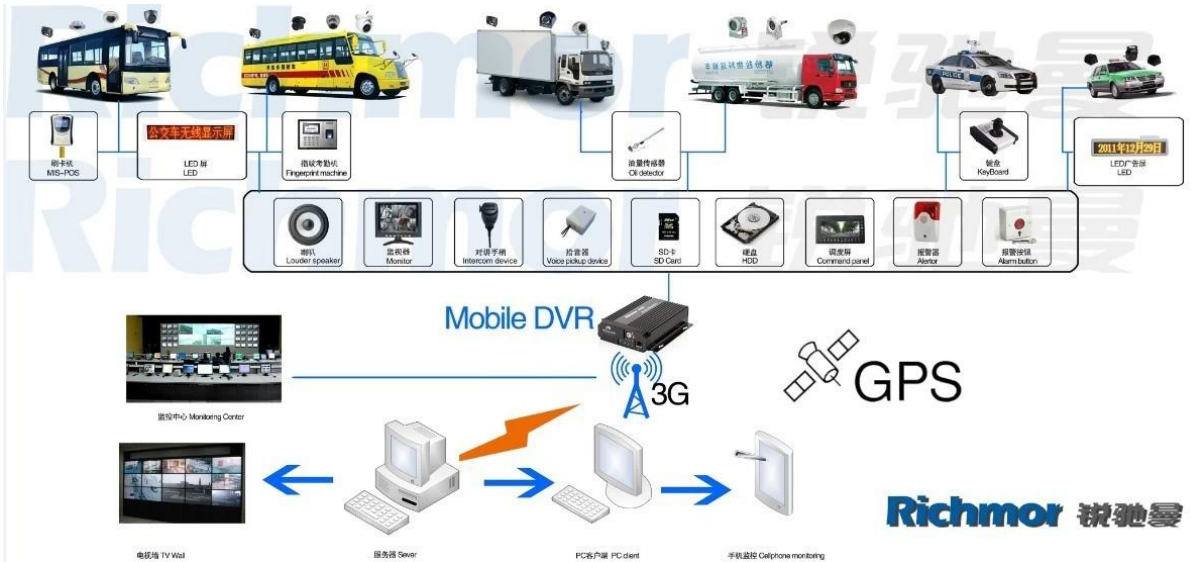

# Our CMS software application

Pro Windows PC v reálném čase

Pro IOS & Android OS Mobile Surveillance

Our Mobile DVR project for vehicles