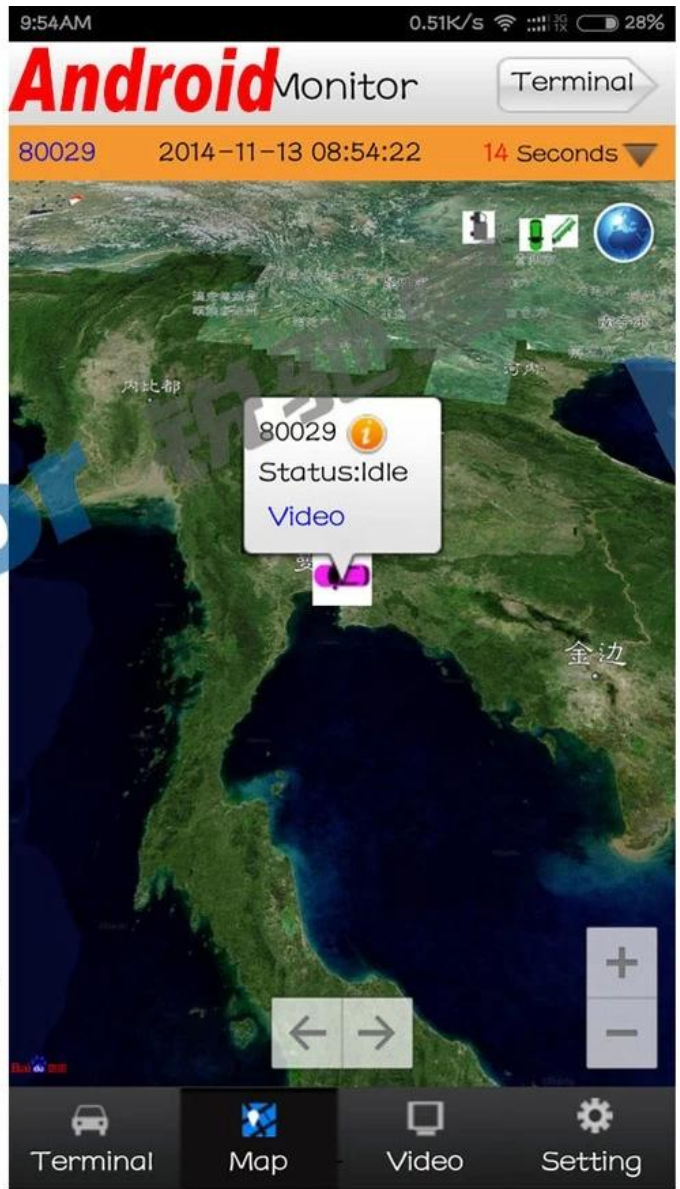

Serverové softwarové rozhraní

Vehicle Management System Welcome! 销售客户 | Manager | Exit

Report Device User

Mileage Summary

Begin Time: 2016-01-08 00:00:00 To: 2016-01-08 16:27:09

Device: All Devices

Index	Vehicle	Total Mileage (KM)	Begin Time	Start Mileage (KM)	Start Position	End Time	End Mileage (KM)
1	粤EX3114	174.88	2016-01-08 09:03:32	22.95	22.534264, 114.006444	2016-01-08 16:25:41	157.83
2	粤EX3130	202.07	2016-01-08 07:33:17	18.1	22.884299, 112.892602	2016-01-08 16:25:28	171.57
3	24012	277.42	2016-01-08 07:09:55	23.41	23.369562, 116.675227	2016-01-08 14:57:24	300.83
4	冀A76248	97.4	2016-01-08 00:00:25	299.97	41.572469, 118.786245	2016-01-08 09:42:39	41.09
5	24023	0	2016-01-08 00:00:07	16.26	37.758759, 120.731127	2016-01-08 16:19:07	16.26
6	鲁QW5387	416.36	2016-01-08 06:09:54	96.66	35.461432, 117.643793	2016-01-08 16:20:11	92.83
7	鲁J81712	120.98	2016-01-08 04:48:40	26.51	35.876478, 117.681941	2016-01-08 14:25:07	144.92
8	粤H65250	45.81	2016-01-08 00:00:03	139.13	22.654394, 112.498593	2016-01-08 16:15:15	115.82
9	粤H65153	40.61	2016-01-08 00:00:27	92	22.854197, 112.497665	2016-01-08 16:11:28	73.72
10	粤H65368	111.72	2016-01-08 00:00:15	145.61	22.654321, 112.498645	2016-01-08 16:24:48	93.9
11	粤H65010	52.02	2016-01-08 00:00:10	93.24	22.854234, 112.497795	2016-01-08 16:15:55	57.92
12	鲁AA3683	855.08	2016-01-08 00:00:29	354.36	35.950843, 117.659700	2016-01-08 16:24:44	1009.74
13	24058	224.42	2016-01-08 07:00:58	44.57	37.949788, 118.844070	2016-01-08 16:17:34	60.4
14	28999	2.36	2016-01-08 13:13:09	17.6	28.734420, 121.235847	2016-01-08 13:57:27	19.81
15	01568	369.29	2016-01-08 00:00:54	51.04	33.733305, 115.868921	2016-01-08 16:03:58	420.33