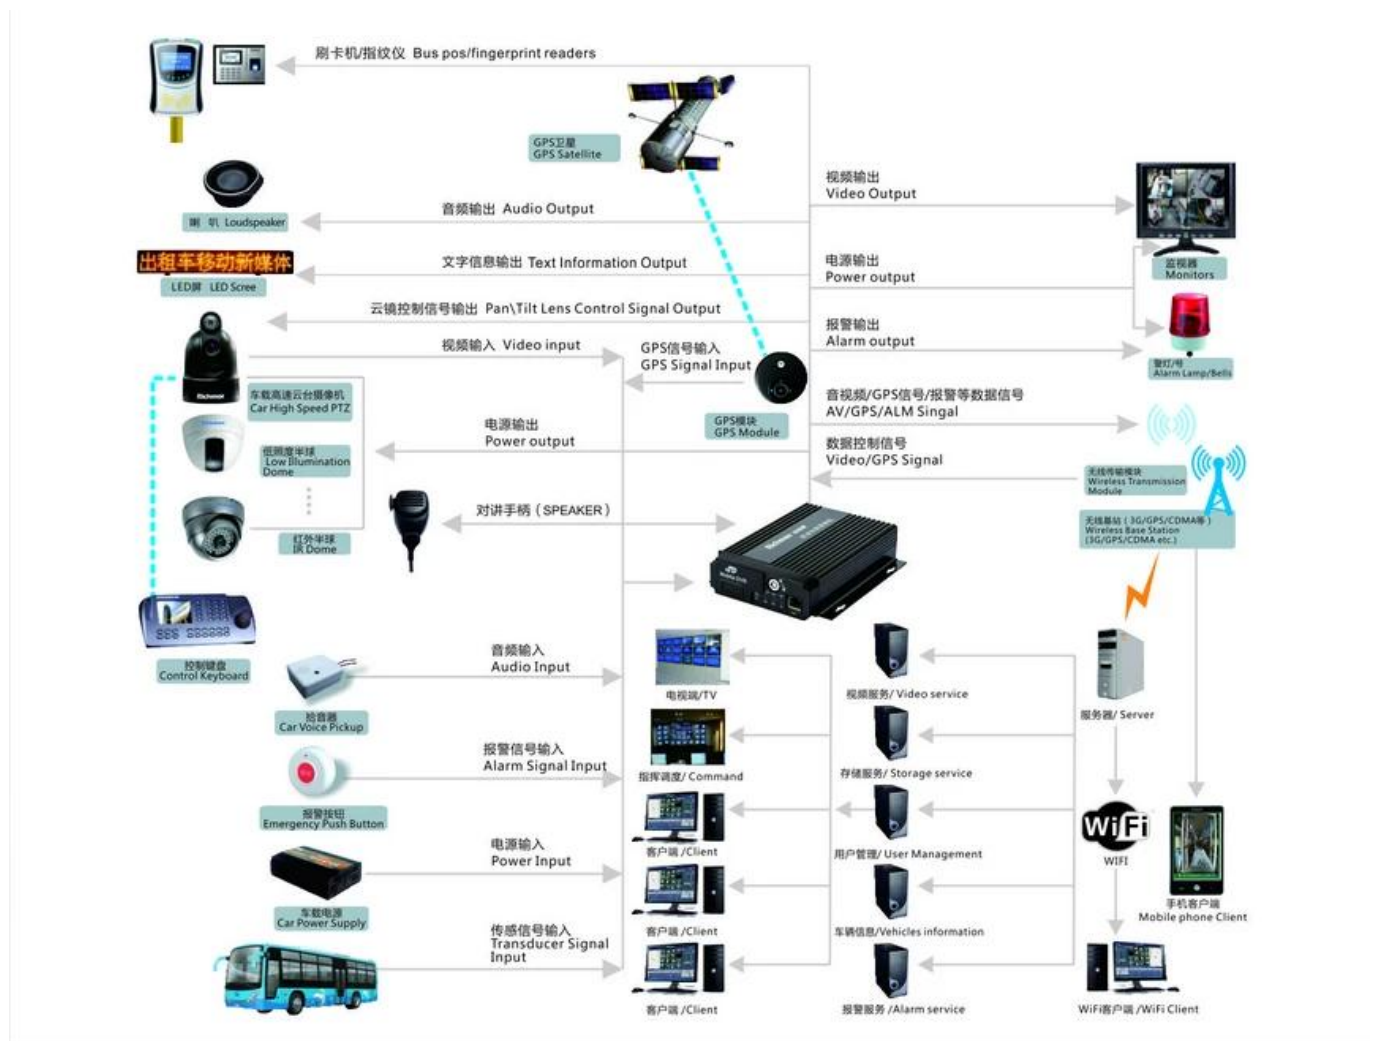

PC softwarové rozhraní pro sledování GPS

The screenshot shows a web-based interface for monitoring vehicles. The main content area displays four live video feeds from different camera angles inside a vehicle, labeled 1 through 4. The interface includes a sidebar with a list of monitored devices, a search bar, and a map showing the vehicle's location. A data table at the bottom provides real-time information for the selected device.

Aplikace

Další související druhy mobilních DVR

Product Introduction

7104/7204
720P/1080P
Series-AHD
4CH (Top Sale)

7105 Series-
AHD 5CH

9108 Series-
8ch NVR
/9204 Series-
4ch NVR

8114 Series-
AHD 4CH

7008 Series-
D1/720P 8CH