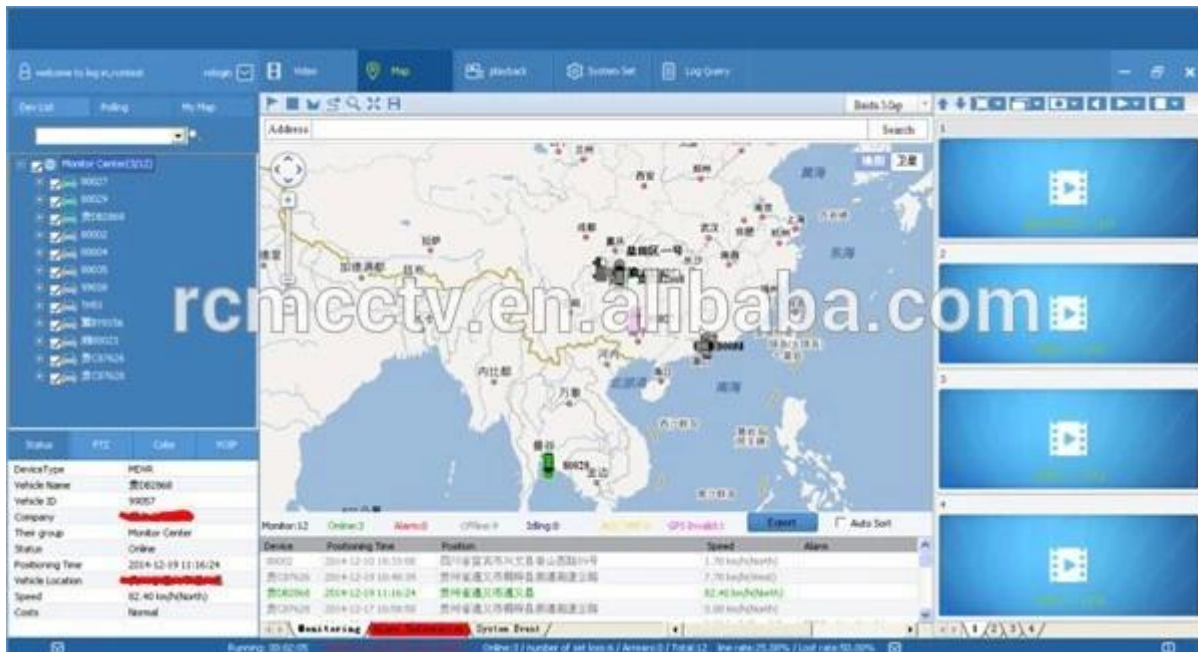

Vehicle Management System Welcome! 用户 | Manager | Exit

Report Device User

Mileage Summary

Begin Time: 2016-01-08 00:00:00 To: 2016-01-08 16:27:09

Device: All Devices

Index	Vehicle	Total Mileage(KM)	Begin Time	Start Mileage(KM)	Start Position	End Time	End Mileage(KM)
1	鄂D3114	174.88	2016-01-08 09:03:30	22.85	22.53426, 114.00644	2016-01-08 16:25:41	157.83
2	鄂D3130	202.07	2016-01-08 07:30:17	18.1	22.66429, 112.88282	2016-01-08 16:25:28	171.57
3	24012	277.42	2016-01-08 07:09:55	23.41	23.389582, 116.673227	2016-01-08 14:57:24	300.63
4	鄂A78248	97.4	2016-01-08 08:00:25	298.97	41.570492, 116.788245	2016-01-08 08:42:38	41.08
5	24023	0	2016-01-08 08:00:07	16.26	37.758759, 120.731127	2016-01-08 16:19:07	16.26
6	鄂Q5387	416.36	2016-01-08 08:09:54	86.68	35.481432, 117.647783	2016-01-08 16:20:11	92.83
7	鄂D7112	120.98	2016-01-08 04:48:43	26.51	36.876478, 117.681941	2016-01-08 14:25:07	144.92
8	鄂D3250	45.61	2016-01-08 00:00:03	138.13	22.654294, 112.489583	2016-01-08 16:15:15	115.62
9	鄂G5153	48.61	2016-01-08 00:00:27	82	22.654187, 112.487665	2016-01-08 16:11:28	73.72
10	鄂G3368	111.72	2016-01-08 00:00:15	145.63	22.654321, 112.489545	2016-01-08 16:24:48	93.9
11	鄂G5030	52.02	2016-01-08 00:00:30	83.24	22.654234, 112.487785	2016-01-08 16:15:55	57.82
12	鄂AA3683	895.08	2016-01-08 00:00:28	354.36	36.950643, 117.689780	2016-01-08 16:24:44	1089.74
13	24058	224.42	2016-01-08 07:00:58	44.57	37.949788, 116.844073	2016-01-08 16:17:34	60.4
14	38998	2.36	2016-01-08 13:13:08	17.6	28.734433, 121.238847	2016-01-08 13:57:27	19.81
15	00588	369.29	2016-01-08 00:00:54	51.04	33.733305, 115.869821	2016-01-08 16:00:58	420.33

Player softwarové rozhraní

Romote Zobrazení Surveillance 3G 4G Mobile DVR Školní autobus řešení

Seeing the inside the vehicle

seeing the door and the driver

seeing the back of the vehicle

seeing the front of the vehicle