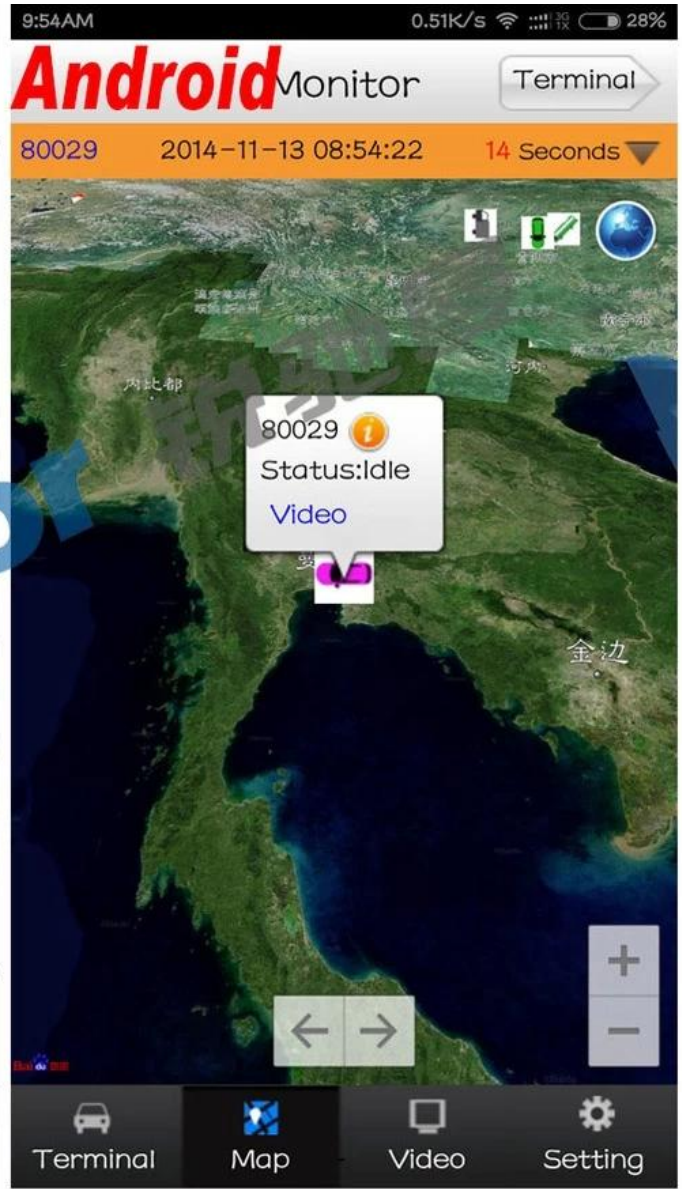

Serverové softwarové rozhraní

Vehicle Management System Welcome! 销售客户 | Manager | Exit

Report Device User

Mileage Summary

Begin Time: 2016-01-08 00:00:00 To: 2016-01-08 16:27:09

Device: All Devices

Index	Vehicle	Total Mileage (KM)	Begin Time	Start Mileage (KM)	Start Position	End Time	End Mileage (KM)
1	粤EX3114	174.88	2016-01-08 09:03:32	22.95	22.534264, 114.006444	2016-01-08 16:25:41	157.83
2	粤EX3130	202.07	2016-01-08 07:33:17	18.1	22.884299, 112.892602	2016-01-08 16:25:28	171.57
3	24012	277.42	2016-01-08 07:09:55	23.41	23.369562, 116.675227	2016-01-08 14:57:24	300.83
4	冀A76248	97.4	2016-01-08 00:00:25	299.97	41.572469, 118.786245	2016-01-08 09:42:39	41.09
5	24023	0	2016-01-08 00:00:07	16.26	37.758759, 120.731127	2016-01-08 16:19:07	16.26
6	鲁QW5387	416.36	2016-01-08 06:09:54	96.66	35.461432, 117.643793	2016-01-08 16:20:11	92.83
7	鲁J81712	120.98	2016-01-08 04:48:40	26.51	35.876478, 117.681941	2016-01-08 14:25:07	144.92
8	粤H65250	45.81	2016-01-08 00:00:03	139.13	22.654394, 112.498593	2016-01-08 16:15:15	115.82
9	粤H65153	40.61	2016-01-08 00:00:27	92	22.854197, 112.497665	2016-01-08 16:11:28	73.72
10	粤H65368	111.72	2016-01-08 00:00:15	145.61	22.654321, 112.498645	2016-01-08 16:24:48	93.9
11	粤H65010	52.02	2016-01-08 00:00:10	93.24	22.854234, 112.497795	2016-01-08 16:15:55	57.92
12	鲁AA3683	855.08	2016-01-08 00:00:29	354.36	35.950843, 117.659700	2016-01-08 16:24:44	1009.74
13	24058	224.42	2016-01-08 07:00:58	44.57	37.949788, 118.844070	2016-01-08 16:17:34	60.4
14	28999	2.36	2016-01-08 13:13:09	17.6	28.734420, 121.235847	2016-01-08 13:57:27	19.81
15	01568	369.29	2016-01-08 00:00:54	51.04	33.733305, 115.868921	2016-01-08 16:03:58	420.33