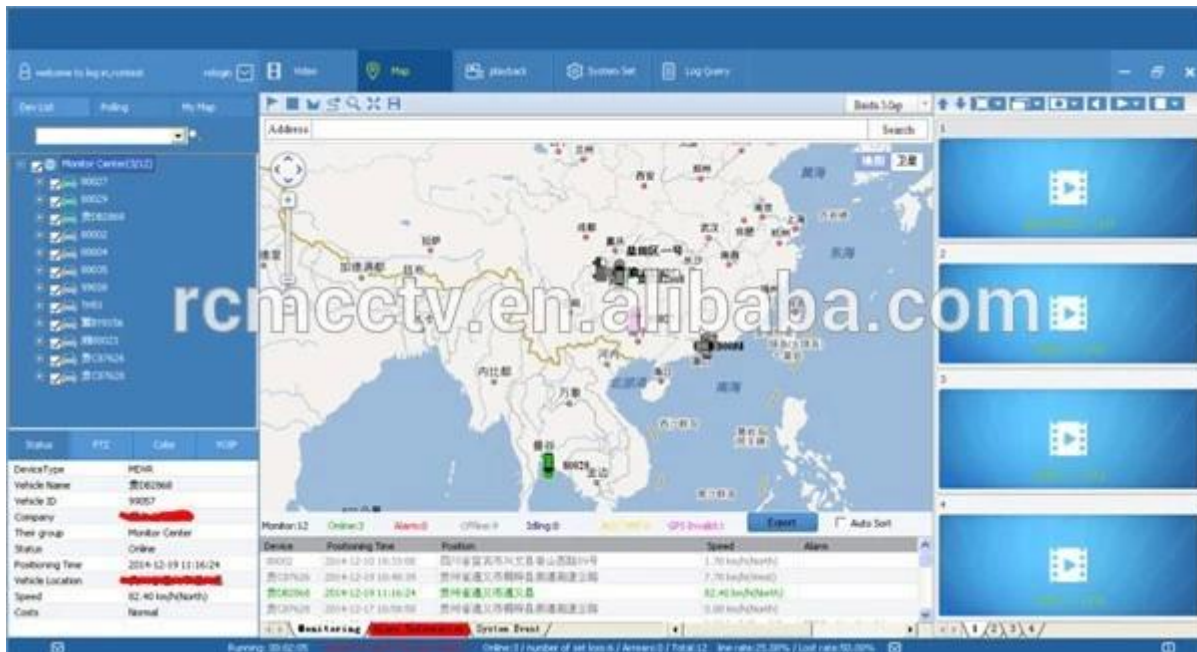

Vehicle Management System Welcome! 管理员 | Manager | Exit

Report Device User

Mileage Summary

Begin Time: 2016-01-08 00:00:00 To: 2016-01-08 16:27:09

Device: All Devices

Index	Vehicle	Total Mileage (KM)	Begin Time	Start Mileage (KM)	Start Position	End Time	End Mileage (KM)
1	鄂D3114	174.88	2016-01-08 09:00:30	22.95	22.52424, 114.08844	2016-01-08 16:25:41	157.83
2	鄂D3130	202.07	2016-01-08 07:30:17	18.1	22.88428, 112.88282	2016-01-08 16:25:28	171.57
3	24012	277.42	2016-01-08 07:09:55	23.41	23.38952, 116.67527	2016-01-08 14:57:24	300.83
4	鄂A78248	97.4	2016-01-08 06:00:25	296.97	41.57249, 116.788245	2016-01-08 08:42:38	41.09
5	24023	0	2016-01-08 00:00:07	16.26	37.75979, 120.731127	2016-01-08 16:19:07	16.26
6	鄂Q5387	416.36	2016-01-08 06:09:54	96.88	35.461432, 117.647783	2016-01-08 16:28:11	92.83
7	鄂D71712	120.98	2016-01-08 04:48:40	26.51	36.878478, 117.681941	2016-01-08 14:25:07	144.92
8	鄂B8250	45.81	2016-01-08 00:00:03	138.13	22.65428, 112.489283	2016-01-08 16:15:15	115.82
9	鄂B5153	48.61	2016-01-08 00:00:27	82	22.654187, 112.487955	2016-01-08 16:11:28	73.72
10	鄂B3288	111.72	2016-01-08 00:00:15	148.61	22.654321, 112.488445	2016-01-08 16:24:48	93.9
11	鄂B5010	52.02	2016-01-08 00:00:10	83.24	22.65423, 112.487785	2016-01-08 16:15:55	57.82
12	鄂A3083	895.08	2016-01-08 00:00:29	354.36	36.992643, 117.658781	2016-01-08 16:24:44	1089.74
13	24058	224.42	2016-01-08 07:00:58	44.57	37.94978, 116.644073	2016-01-08 16:17:34	60.4
14	28998	2.36	2016-01-08 13:11:08	17.6	28.734432, 121.228847	2016-01-08 13:57:27	19.81
15	00588	369.29	2016-01-08 00:00:54	51.84	33.733305, 115.863821	2016-01-08 16:00:58	420.33

PLAYer softwarové rozhraní

Romote zobrazení sledování 3 G 4G mobilní DVR školní autobus řešení

Seeing the inside the vehicle

seeing the door and the driver

seeing the back of the vehicle

seeing the front of the vehicle