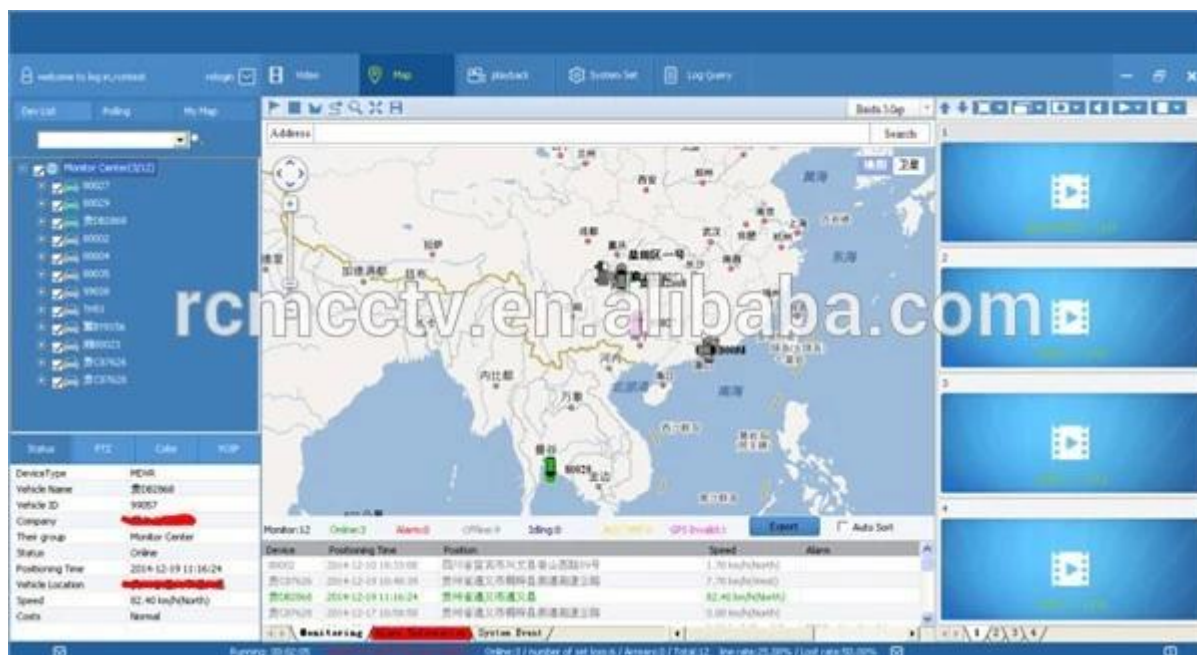

software Skutečný případ společnosti Richmor