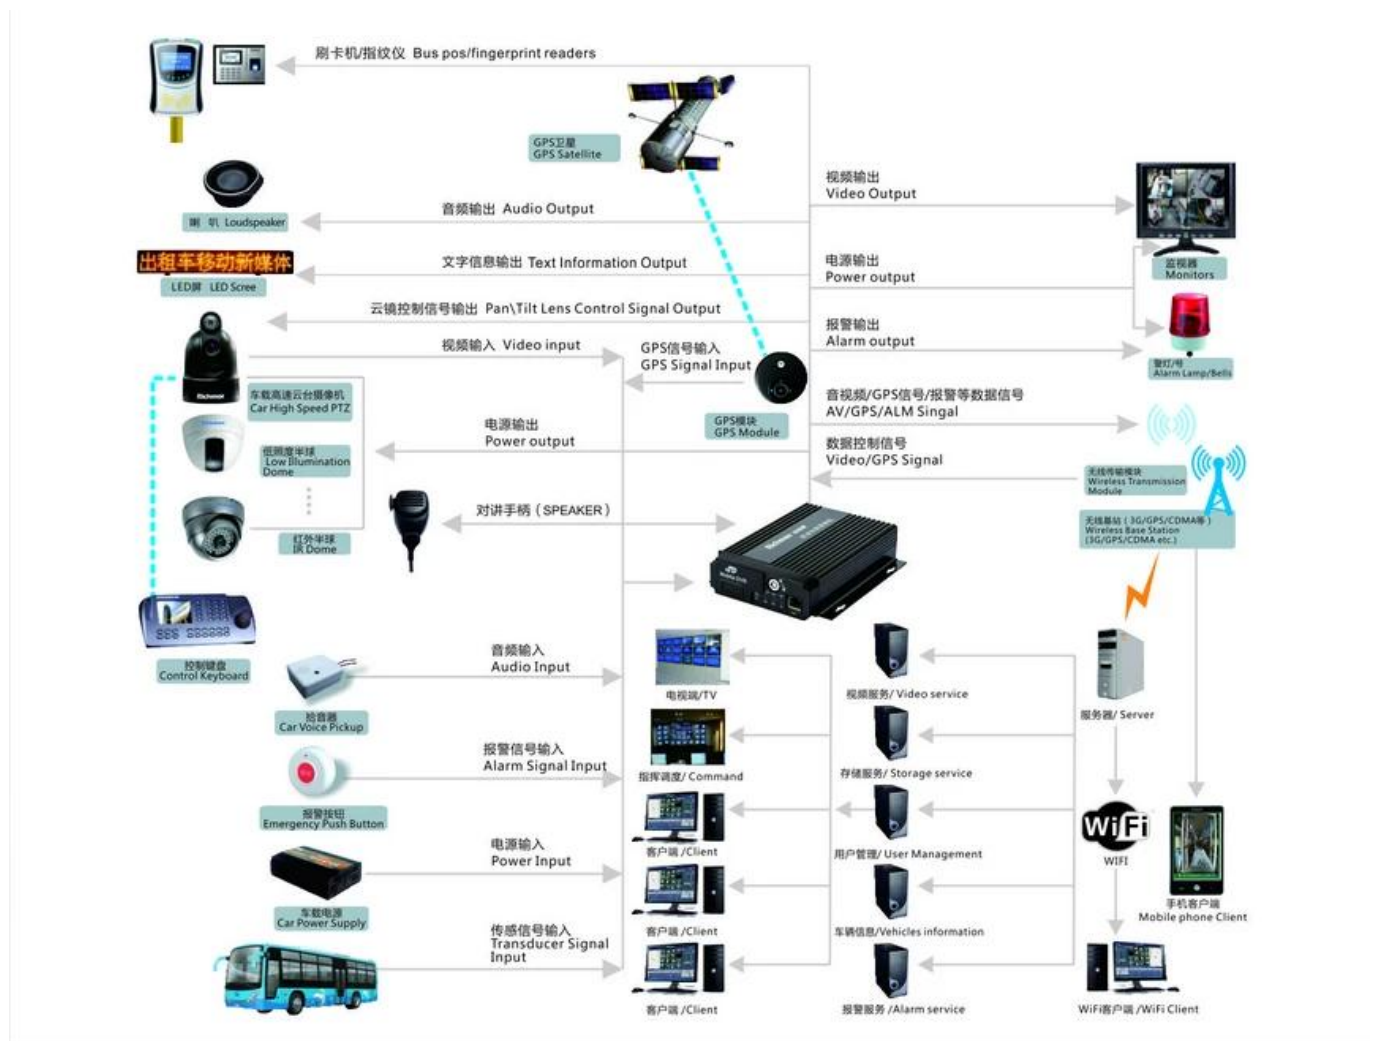

Aplikace

Další související druhy mobilních DVR