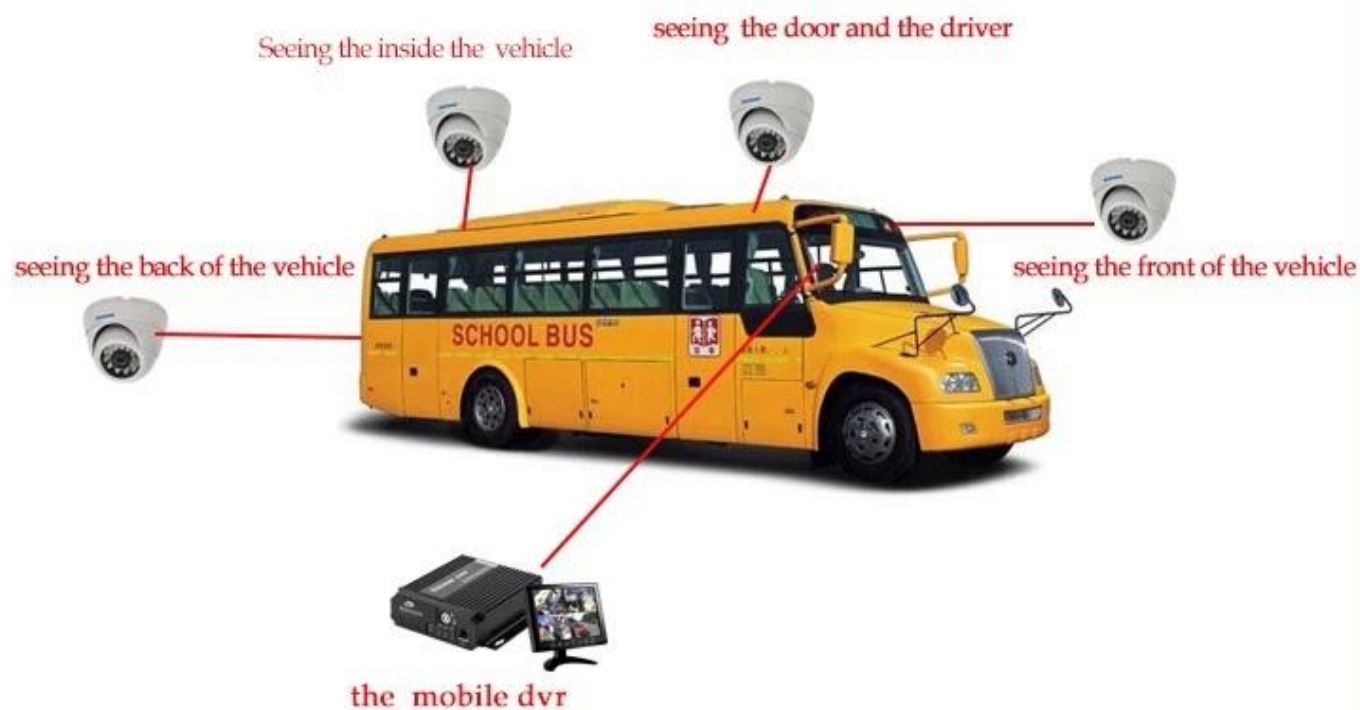

Romote sledování sledování 3g 4G mobilní DVR školní autobus řešení