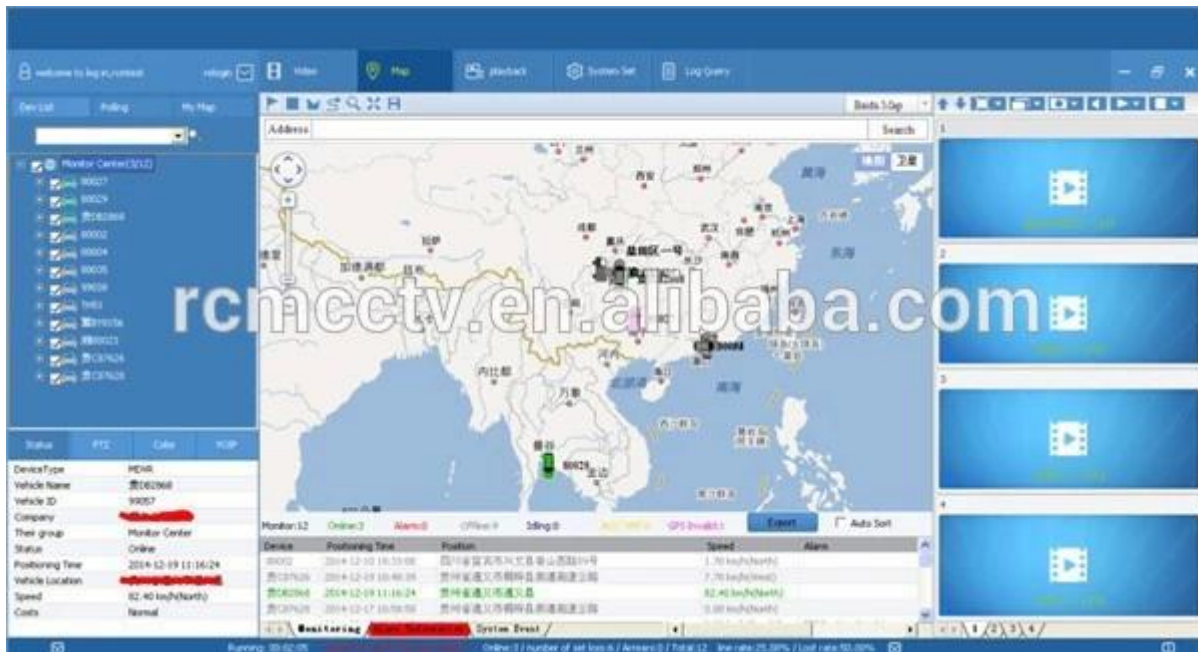

Vehicle Management System Welcome! 管理员 | Manager | Exit

Report Device User

Mileage Summary

Begin Time: 2016-01-08 00:00:00 To: 2016-01-08 16:27:09

Device: All Devices

Index	Vehicle	Total Mileage (KM)	Begin Time	Start Mileage (KM)	Start Position	End Time	End Mileage (KM)
1	鄂D3114	174.88	2016-01-08 09:00:30	22.95	22.52424, 114.08844	2016-01-08 16:25:41	157.83
2	鄂D3130	202.07	2016-01-08 07:30:17	18.1	22.66428, 112.88282	2016-01-08 16:25:28	171.57
3	24012	277.42	2016-01-08 07:09:55	23.41	23.36952, 116.67527	2016-01-08 14:57:24	300.83
4	鄂A78248	97.4	2016-01-08 06:00:25	296.97	41.57249, 116.78824	2016-01-08 08:42:38	41.09
5	24023	0	2016-01-08 06:00:07	16.26	37.75979, 120.73117	2016-01-08 16:19:07	16.26
6	鄂Q5387	416.36	2016-01-08 06:09:54	96.88	35.46142, 117.64778	2016-01-08 16:28:11	92.83
7	鄂D71712	120.98	2016-01-08 04:48:40	26.51	36.87878, 117.68194	2016-01-08 14:25:07	144.92
8	鄂B8250	45.81	2016-01-08 00:00:03	138.13	22.65424, 112.48953	2016-01-08 16:15:15	115.82
9	鄂B5153	48.61	2016-01-08 00:00:27	82	22.65418, 112.48765	2016-01-08 16:11:28	73.72
10	鄂B3268	111.72	2016-01-08 00:00:15	148.61	22.65421, 112.48845	2016-01-08 16:24:48	93.9
11	鄂B5010	52.02	2016-01-08 00:00:10	83.24	22.65424, 112.48775	2016-01-08 16:15:55	57.82
12	鄂A3083	895.08	2016-01-08 00:00:29	354.36	36.99264, 117.65770	2016-01-08 16:24:44	1089.74
13	24058	224.42	2016-01-08 07:00:58	44.57	37.94978, 116.64470	2016-01-08 16:17:34	60.4
14	28998	2.36	2016-01-08 13:11:08	17.6	28.73442, 121.23847	2016-01-08 13:57:27	19.81
15	00588	369.29	2016-01-08 00:00:54	51.84	33.73335, 115.86381	2016-01-08 16:00:58	420.33

PLAYer softwarové rozhraní

Romote zobrazení sledování 3 G 4G mobilní DVR školní autobus řešení

Seeing the inside the vehicle

seeing the door and the driver

seeing the back of the vehicle

seeing the front of the vehicle