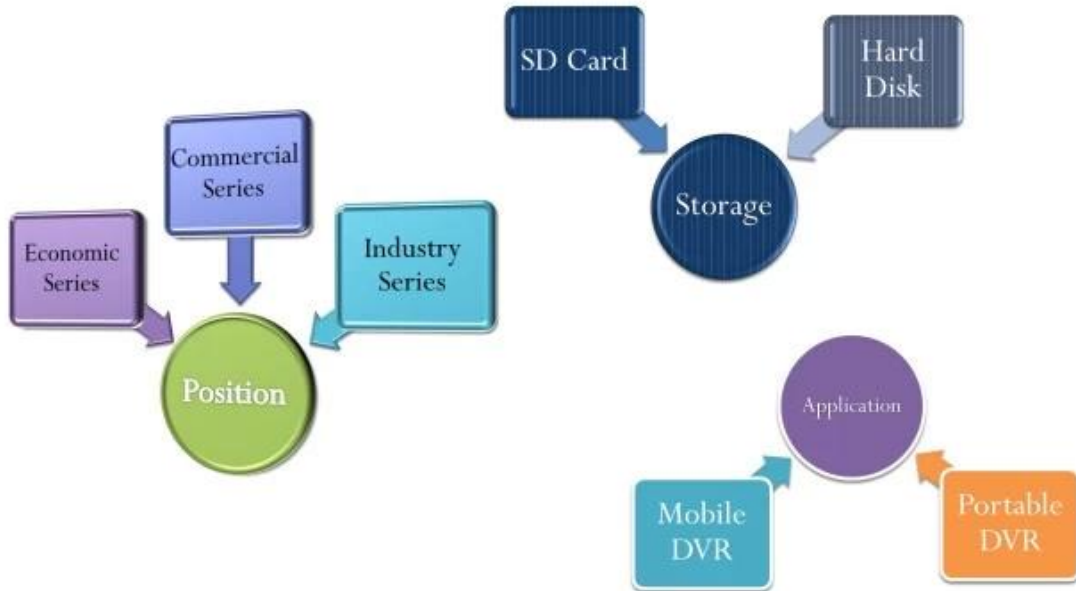

Product Introduction

Device Series