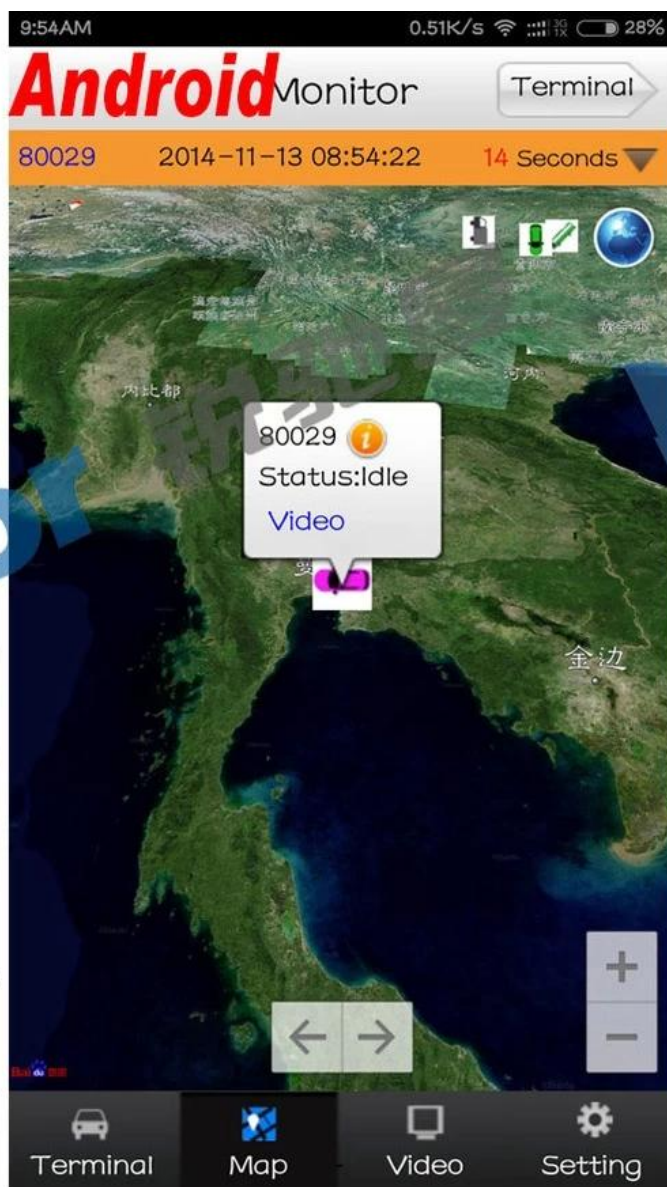

Sledování aplikace pro Android/iOS

Rozhraní softwaru serveru

Index	Vehicle	Total Mileage (KM)	Begin Time	Start Mileage (KM)	Start Position	End Time	End Mileage (KM)
1	粤EX3114	174.88	2016-01-08 09:03:32	22.95	22.534264, 114.006444	2016-01-08 16:25:41	157.83
2	粤EX3130	202.07	2016-01-08 07:33:17	18.1	22.884299, 112.892602	2016-01-08 16:25:28	171.57
3	24012	277.42	2016-01-08 07:09:55	23.41	23.369582, 116.675227	2016-01-08 14:57:24	300.83
4	冀A76248	97.4	2016-01-08 00:00:25	299.97	41.572489, 118.786245	2016-01-08 09:42:39	41.09
5	24023	0	2016-01-08 00:00:07	16.26	37.758759, 120.731127	2016-01-08 16:19:07	16.26
6	鲁QW5387	416.36	2016-01-08 06:09:54	96.66	35.461432, 117.643793	2016-01-08 16:20:11	92.83
7	鲁J81712	120.98	2016-01-08 04:48:40	26.51	35.876478, 117.681941	2016-01-08 14:25:07	144.92
8	粤HG5250	45.81	2016-01-08 00:00:03	139.13	22.654394, 112.498593	2016-01-08 16:15:15	115.82
9	粤HG5153	40.61	2016-01-08 00:00:27	92	22.654197, 112.497665	2016-01-08 16:11:28	73.72
10	粤HG5368	111.72	2016-01-08 00:00:15	145.61	22.654321, 112.498645	2016-01-08 16:24:48	93.9
11	粤HG5010	52.02	2016-01-08 00:00:10	93.24	22.854234, 112.497795	2016-01-08 16:15:55	57.92
12	鲁AA3683	655.08	2016-01-08 00:00:29	354.36	35.950643, 117.659700	2016-01-08 16:24:44	1009.74
13	24058	224.42	2016-01-08 07:00:58	44.57	37.949788, 118.844070	2016-01-08 16:17:34	60.4
14	28999	2.36	2016-01-08 13:13:09	17.6	28.734420, 121.235847	2016-01-08 13:57:27	19.81
15	01568	369.29	2016-01-08 00:00:54	51.04	33.733305, 115.866921	2016-01-08 16:03:58	420.33

Aplikace