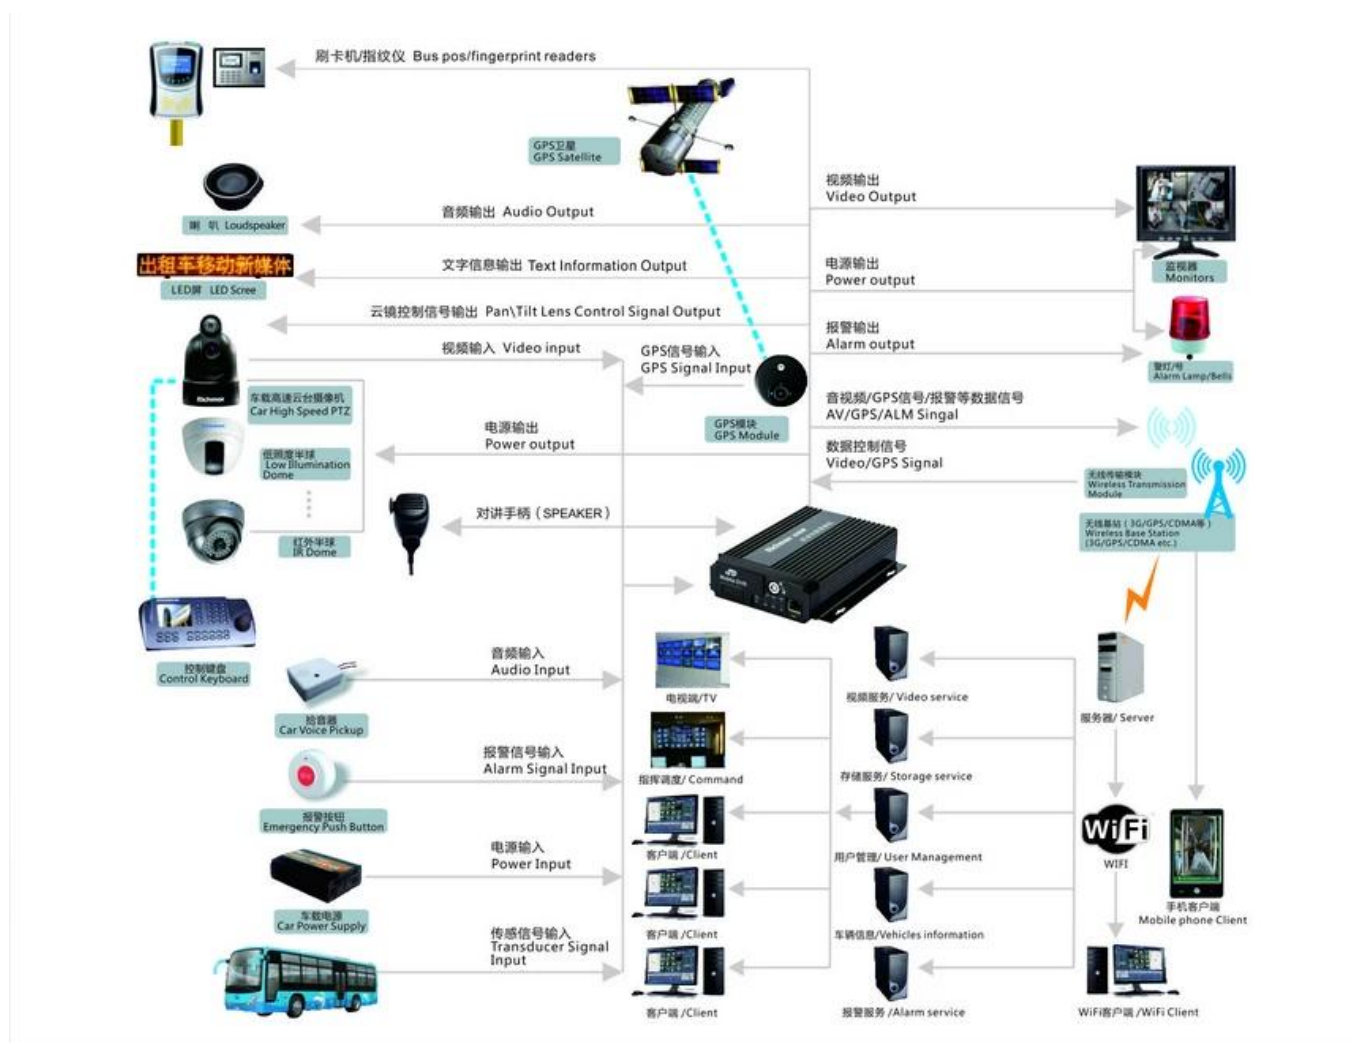

Aplikace

Další související druhy mobilní DVR