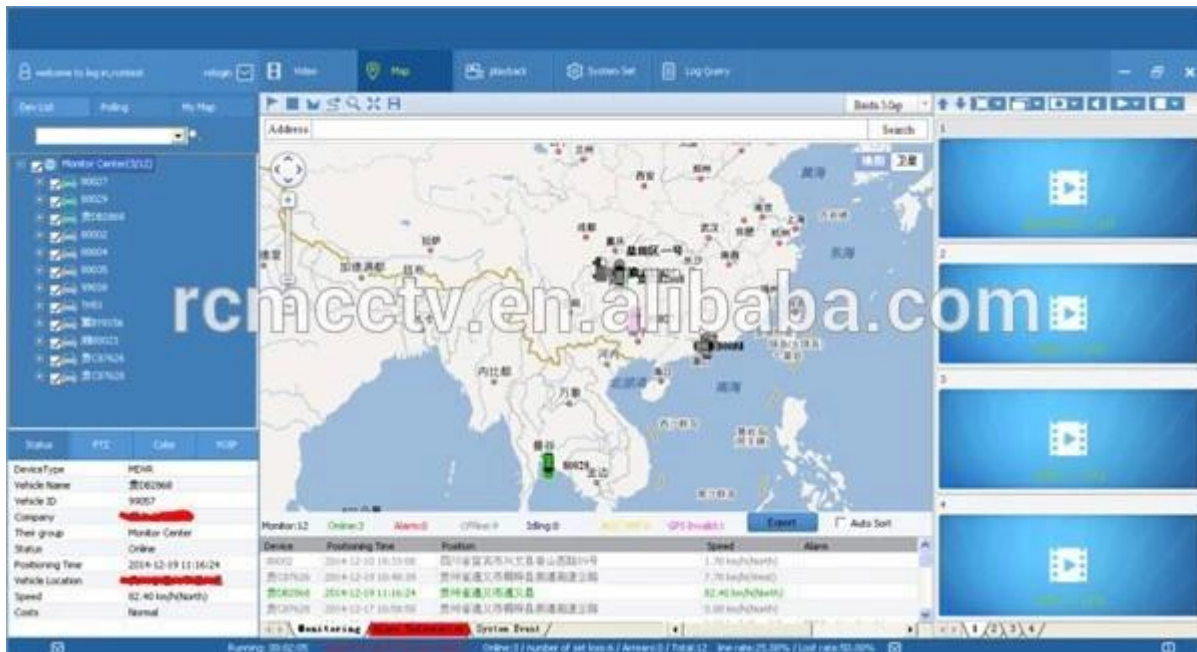

Vehicle Management System Welcome! 用户 | Manager | Exit

Report Device User

Mileage Summary

Begin Time: 2016-01-08 00:00:00 To: 2016-01-08 16:27:09

Device: All Devices

Index	Vehicle	Total Mileage(KM)	Begin Time	Start Mileage(KM)	Start Position	End Time	End Mileage(KM)
1	鄂D3114	174.88	2016-01-08 09:03:30	22.85	22.534264, 114.006444	2016-01-08 16:25:41	157.83
2	鄂D3130	202.07	2016-01-08 07:30:17	18.1	22.664290, 112.882802	2016-01-08 16:25:28	171.57
3	24012	277.42	2016-01-08 07:09:55	23.41	23.389582, 116.673227	2016-01-08 14:57:24	300.63
4	鄂A78248	97.4	2016-01-08 08:00:25	298.97	41.570492, 116.788245	2016-01-08 08:42:38	41.08
5	24023	0	2016-01-08 08:00:07	16.26	37.758759, 120.731127	2016-01-08 16:19:07	16.26
6	鄂QF5387	416.36	2016-01-08 08:09:54	86.68	35.481432, 117.643783	2016-01-08 16:20:11	92.83
7	鄂D7112	120.98	2016-01-08 04:48:43	26.51	36.876478, 117.681941	2016-01-08 14:25:07	144.92
8	鄂D3250	45.61	2016-01-08 00:00:03	138.13	22.654294, 112.489583	2016-01-08 16:15:15	115.62
9	鄂G5153	48.61	2016-01-08 00:00:27	82	22.654187, 112.487665	2016-01-08 16:11:28	73.72
10	鄂G3368	111.72	2016-01-08 00:00:15	145.63	22.654321, 112.489545	2016-01-08 16:24:48	93.9
11	鄂G5030	52.02	2016-01-08 00:00:30	83.24	22.654234, 112.487785	2016-01-08 16:15:55	57.82
12	鄂AA3683	895.08	2016-01-08 00:00:28	354.36	36.950643, 117.689780	2016-01-08 16:24:44	1089.74
13	24058	224.42	2016-01-08 07:00:58	44.57	37.949788, 116.844073	2016-01-08 16:17:34	60.4
14	38998	2.36	2016-01-08 13:13:08	17.6	28.734403, 121.238847	2016-01-08 13:57:27	19.81
15	00588	369.29	2016-01-08 00:00:54	51.04	33.733305, 115.869821	2016-01-08 16:00:58	420.33

Player softwarové rozhraní

Remote Zobrazení Surveillance 3G 4G Mobile DVR Školní autobus řešení

Seeing the inside the vehicle

seeing the door and the driver

seeing the back of the vehicle

seeing the front of the vehicle