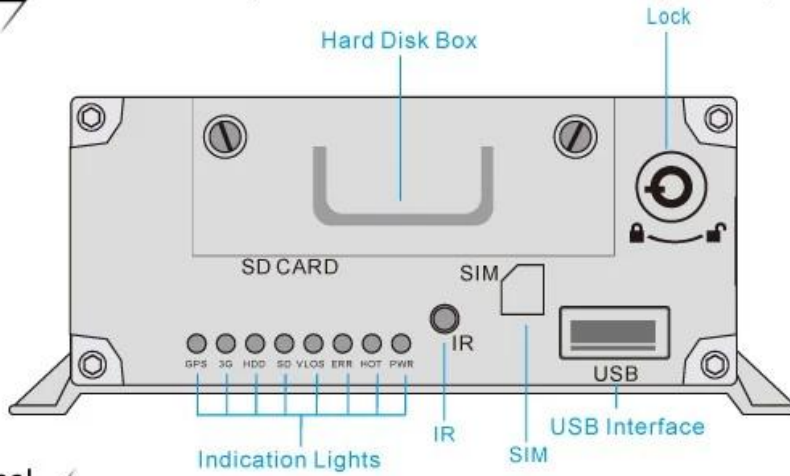

STRUCTURE

Front Panel

Details

Professional Security Device/Powerful Functions/ User-friendly Button Operation/ Easy to Use

Back Panel

Details

Aviation AV&DV Input / Steady Port/ Strong Shockproof Ability/ Simple & Convenient