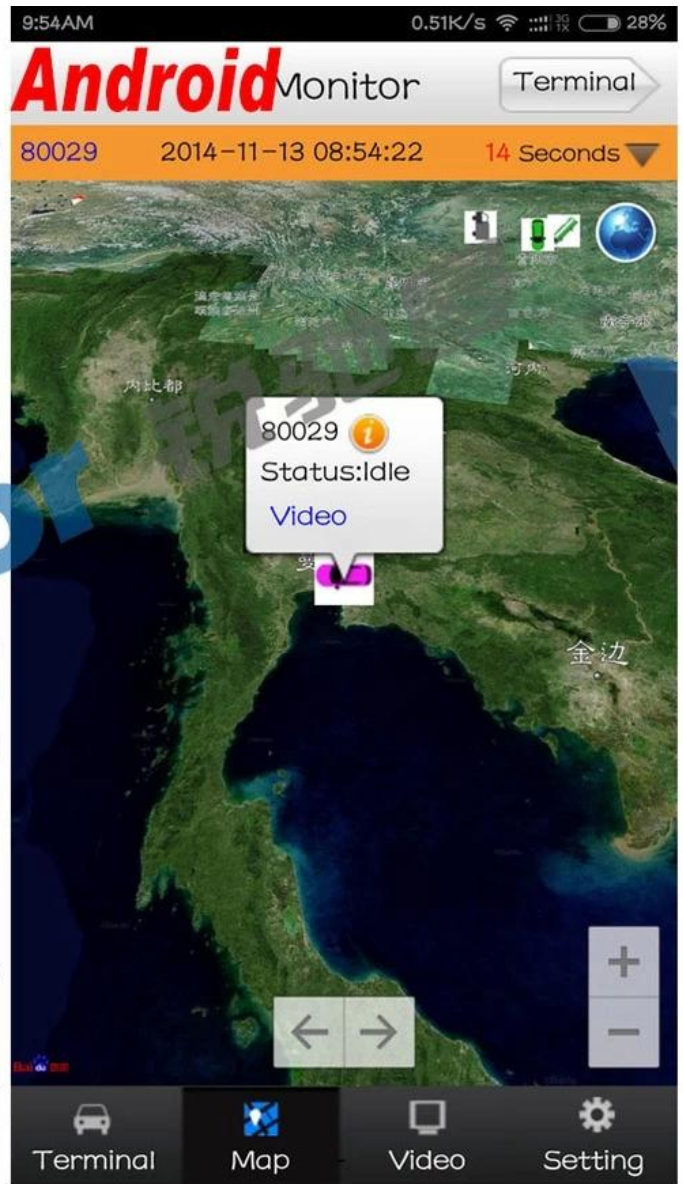

Rozhraní softwaru serveru

aplikace

Index	Vehicle	Total Mileage (KM)	Begin Time	Start Mileage (KM)	Start Position	End Time	End Mileage (KM)
1	粤EX3114	174.88	2016-01-08 09:03:32	22.95	22.534264, 114.006444	2016-01-08 16:25:41	157.83
2	粤EX3130	202.07	2016-01-08 07:33:17	18.1	22.884299, 112.892602	2016-01-08 16:25:28	171.57
3	24012	277.42	2016-01-08 07:09:55	23.41	23.369582, 116.675227	2016-01-08 14:57:24	300.83
4	冀A76248	97.4	2016-01-08 00:00:25	299.97	41.572489, 118.786245	2016-01-08 09:42:39	41.09
5	24023	0	2016-01-08 00:00:07	16.26	37.758759, 120.731127	2016-01-08 16:19:07	16.26
6	鲁QW5387	416.36	2016-01-08 06:09:54	96.66	35.461432, 117.643793	2016-01-08 16:20:11	92.83
7	鲁J81712	120.98	2016-01-08 04:48:40	26.51	35.876478, 117.681941	2016-01-08 14:25:07	144.92
8	粤HG5250	45.81	2016-01-08 00:00:03	139.13	22.654394, 112.498593	2016-01-08 16:15:15	115.82
9	粤HG5153	40.61	2016-01-08 00:00:27	92	22.654197, 112.497665	2016-01-08 16:11:28	73.72
10	粤HG5368	111.72	2016-01-08 00:00:15	145.61	22.654321, 112.498645	2016-01-08 16:24:48	93.9
11	粤HG5010	52.02	2016-01-08 00:00:10	93.24	22.854234, 112.497795	2016-01-08 16:15:55	57.92
12	鲁AA3683	655.08	2016-01-08 00:00:29	354.36	35.950643, 117.659700	2016-01-08 16:24:44	1009.74
13	24058	224.42	2016-01-08 07:00:58	44.57	37.949788, 118.844070	2016-01-08 16:17:34	60.4
14	28999	2.36	2016-01-08 13:13:09	17.6	28.734420, 121.235847	2016-01-08 13:57:27	19.81
15	01568	369.29	2016-01-08 00:00:54	51.04	33.733305, 115.866921	2016-01-08 16:03:58	420.33

Další příbuzné druhy mobilních DVR