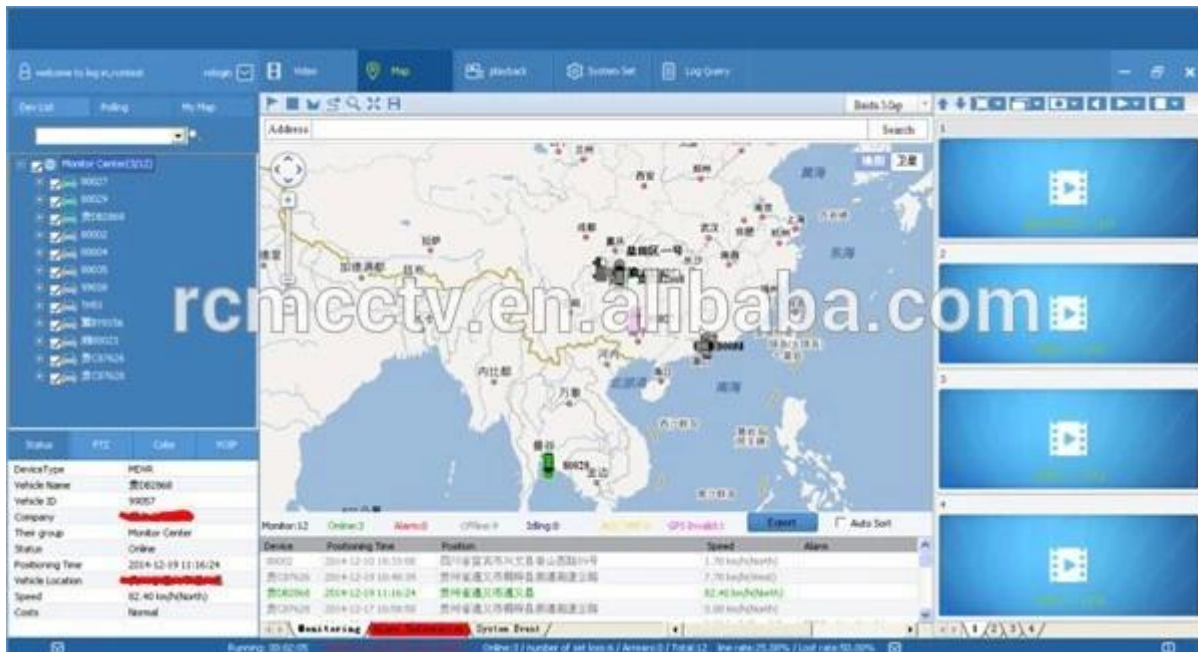

Vehicle Management System Welcome! 用户 | Manager | Exit

Report Device User

Mileage Summary

Begin Time: 2016-01-08 00:00:00 To: 2016-01-08 16:27:09

Device: All Devices

Index	Vehicle	Total Mileage(KM)	Begin Time	Start Mileage(KM)	Start Position	End Time	End Mileage(KM)
1	鄂D3114	174.88	2016-01-08 09:00:30	22.85	22.53426, 114.00644	2016-01-08 16:25:41	157.83
2	鄂D3130	202.07	2016-01-08 07:30:17	18.1	22.66429, 112.88282	2016-01-08 16:25:28	171.57
3	24012	277.42	2016-01-08 07:09:55	23.41	23.389582, 116.673227	2016-01-08 14:57:24	300.63
4	鄂A78248	97.4	2016-01-08 08:00:25	298.97	41.570492, 118.788245	2016-01-08 08:42:38	41.08
5	24023	0	2016-01-08 08:00:07	16.26	37.158759, 120.731127	2016-01-08 16:19:07	16.26
6	鄂Q5387	416.36	2016-01-08 08:09:54	86.68	35.481432, 117.647783	2016-01-08 16:20:11	92.83
7	鄂D7112	120.98	2016-01-08 04:48:43	26.51	36.876478, 117.681941	2016-01-08 14:25:07	144.92
8	鄂D3250	45.61	2016-01-08 00:00:03	138.13	22.654294, 112.489583	2016-01-08 16:15:15	115.62
9	鄂G5153	48.61	2016-01-08 00:00:27	82	22.654187, 112.487665	2016-01-08 16:11:28	73.72
10	鄂G3368	111.72	2016-01-08 00:00:15	145.61	22.654321, 112.489545	2016-01-08 16:24:48	93.9
11	鄂G5030	52.02	2016-01-08 00:00:10	83.24	22.654234, 112.487785	2016-01-08 16:15:55	57.82
12	鄂AA3683	895.08	2016-01-08 00:00:28	354.36	36.950643, 117.689780	2016-01-08 16:24:44	1089.74
13	24058	224.42	2016-01-08 07:00:58	44.57	37.949788, 116.844073	2016-01-08 16:17:34	60.4
14	38998	2.36	2016-01-08 13:13:08	17.6	28.734403, 121.238847	2016-01-08 13:57:27	19.81
15	00588	369.29	2016-01-08 00:00:54	51.04	33.733305, 115.869821	2016-01-08 16:00:58	420.33

Player softwarové rozhraní

Romote Zobrazení Surveillance 3G 4G Mobile DVR Školní autobus řešení

Seeing the inside the vehicle

seeing the door and the driver

seeing the back of the vehicle

seeing the front of the vehicle