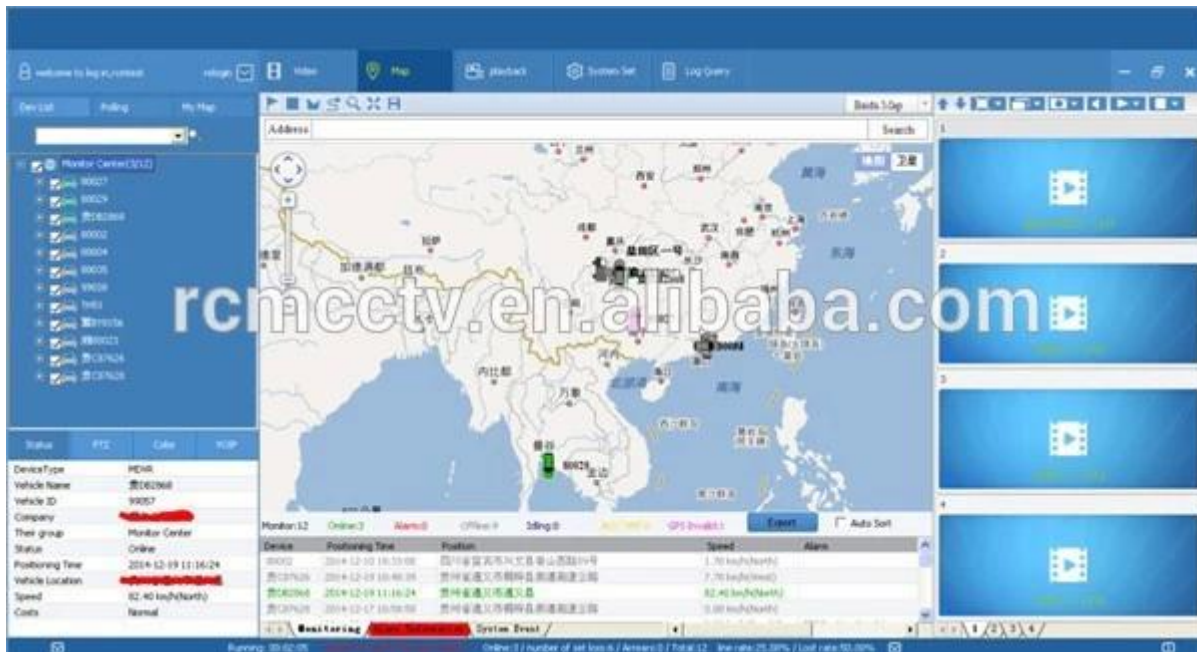

Vehicle Management System Welcome! 用户 | Manager | Exit

Report Device User

Mileage Summary

Begin Time: 2016-01-08 00:00:00 To: 2016-01-08 16:27:09

Device: All Devices

Mileage Summary							
Index	Vehicle	Total Mileage(KM)	Begin Time	Start Mileage(KM)	Start Position	End Time	End Mileage(KM)
1	003114	174.88	2016-01-08 09:00:30	22.85	22.52426, 114.006444	2016-01-08 16:25:41	157.83
2	003130	202.07	2016-01-08 07:30:17	18.1	22.664290, 112.882802	2016-01-08 16:25:28	171.57
3	24012	277.42	2016-01-08 07:09:55	23.41	23.389582, 115.673227	2016-01-08 14:57:24	300.63
4	078248	97.4	2016-01-08 08:00:25	298.97	41.570492, 116.788245	2016-01-08 08:42:38	41.08
5	24023	0	2016-01-08 08:00:07	16.26	37.758759, 120.731127	2016-01-08 16:19:07	16.26
6	005387	416.36	2016-01-08 08:09:54	86.68	35.481432, 117.643783	2016-01-08 16:20:11	92.63
7	001712	120.98	2016-01-08 04:48:43	26.51	35.876478, 117.681941	2016-01-08 14:25:07	144.92
8	002250	45.61	2016-01-08 00:00:03	138.13	22.654294, 112.489583	2016-01-08 16:15:15	115.62
9	005153	48.61	2016-01-08 00:00:27	82	22.654187, 112.487665	2016-01-08 16:11:28	73.72
10	003368	111.72	2016-01-08 00:00:15	145.63	22.654321, 112.489545	2016-01-08 16:24:48	92.9
11	005030	52.02	2016-01-08 00:00:30	83.24	22.654234, 112.487785	2016-01-08 16:15:55	57.82
12	003683	895.06	2016-01-08 00:00:28	354.36	35.950643, 117.689780	2016-01-08 16:24:44	1089.74
13	24058	224.42	2016-01-08 07:00:58	44.57	37.949788, 116.844073	2016-01-08 16:17:34	60.4
14	38998	2.36	2016-01-08 13:13:08	17.6	28.734403, 121.238847	2016-01-08 13:57:27	19.81
15	00568	369.29	2016-01-08 00:00:54	51.04	33.733305, 115.869821	2016-01-08 16:00:58	420.33

Player softwarové rozhraní

Romote Zobrazení Surveillance 3G 4G Mobile DVR Školní autobus řešení

Seeing the inside the vehicle

seeing the door and the driver

seeing the back of the vehicle

seeing the front of the vehicle