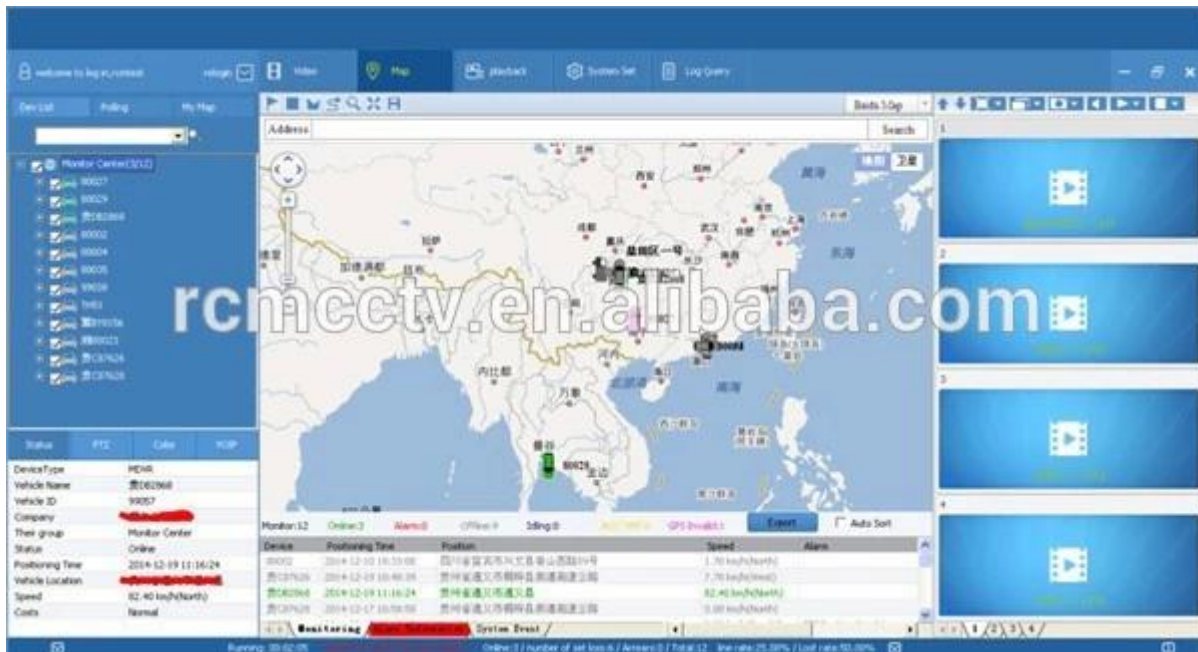

Vehicle Management System Welcome! 用户 | Manager | Exit

Report Device User

Mileage Summary

Begin Time: 2016-01-08 00:00:00 To: 2016-01-08 16:27:09

Device: All Devices

Mileage Summary							
Index	Vehicle	Total Mileage(KM)	Begin Time	Start Mileage(KM)	Start Position	End Time	End Mileage(KM)
1	003114	174.88	2016-01-08 09:03:30	22.85	22.52426, 114.00644	2016-01-08 16:25:41	157.83
2	003130	202.07	2016-01-08 07:30:17	18.1	22.66429, 112.88282	2016-01-08 16:25:28	171.57
3	24012	277.42	2016-01-08 07:09:55	23.41	23.389582, 116.673227	2016-01-08 14:57:24	300.63
4	078248	97.4	2016-01-08 08:00:25	298.97	41.570492, 116.788245	2016-01-08 08:42:38	41.08
5	24023	0	2016-01-08 08:00:07	16.26	37.758759, 120.731127	2016-01-08 16:19:07	16.26
6	005387	416.36	2016-01-08 08:09:54	86.68	35.481432, 117.643783	2016-01-08 16:20:11	92.83
7	001712	120.98	2016-01-08 04:48:43	26.51	36.876478, 117.681941	2016-01-08 14:25:07	144.92
8	002250	45.61	2016-01-08 00:00:03	138.13	22.654294, 112.489583	2016-01-08 16:15:15	115.62
9	005153	48.61	2016-01-08 00:00:27	82	22.654187, 112.487665	2016-01-08 16:11:28	73.72
10	003368	111.72	2016-01-08 00:00:15	145.63	22.654321, 112.489545	2016-01-08 16:24:48	93.9
11	005030	52.02	2016-01-08 00:00:30	83.24	22.654234, 112.487785	2016-01-08 16:15:55	57.82
12	003683	895.08	2016-01-08 00:00:28	354.36	36.950643, 117.689780	2016-01-08 16:24:44	1089.74
13	24058	224.42	2016-01-08 07:00:58	44.57	37.949788, 116.844073	2016-01-08 16:17:34	60.4
14	38998	2.36	2016-01-08 13:13:08	17.6	28.734403, 121.238847	2016-01-08 13:57:27	19.81
15	00588	369.29	2016-01-08 00:00:54	51.04	33.733305, 115.869821	2016-01-08 16:00:58	420.33

Player softwarové rozhraní

Romote Zobrazení Surveillance 3G 4G Mobile DVR Školní autobus řešení

Seeing the inside the vehicle

seeing the door and the driver

seeing the back of the vehicle

seeing the front of the vehicle