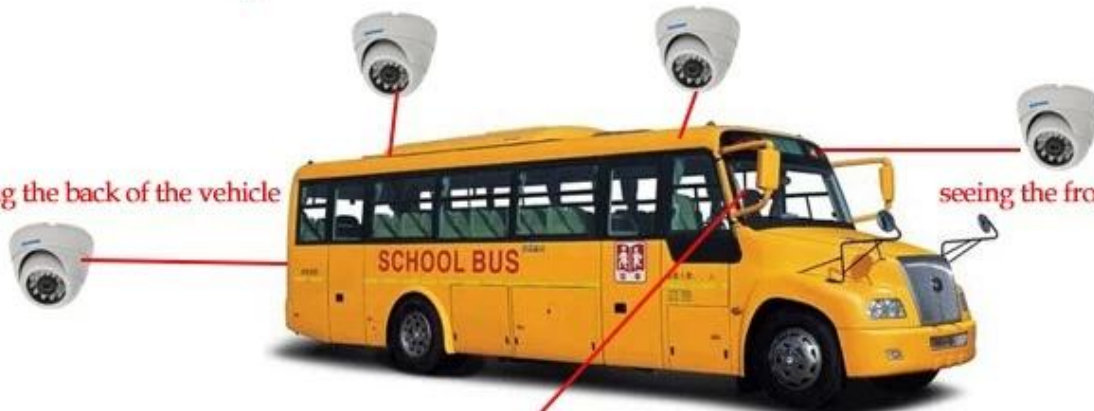

Player softwarové rozhraní

Romote Zobrazení Surveillance 3G 4G Mobile DVR Školní autobus řešení

Seeing the inside the vehicle

seeing the door and the driver

seeing the back of the vehicle

seeing the front of the vehicle