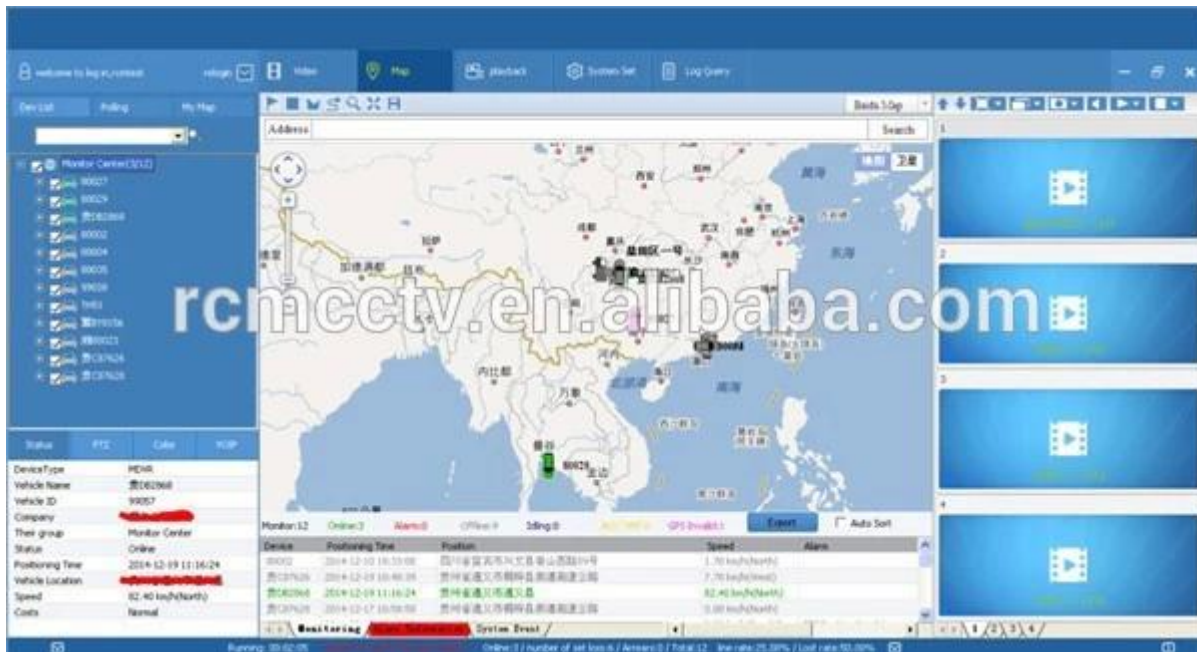

Romote zobrazení sledování 3 G 4G mobilní DVR školní autobus řešení