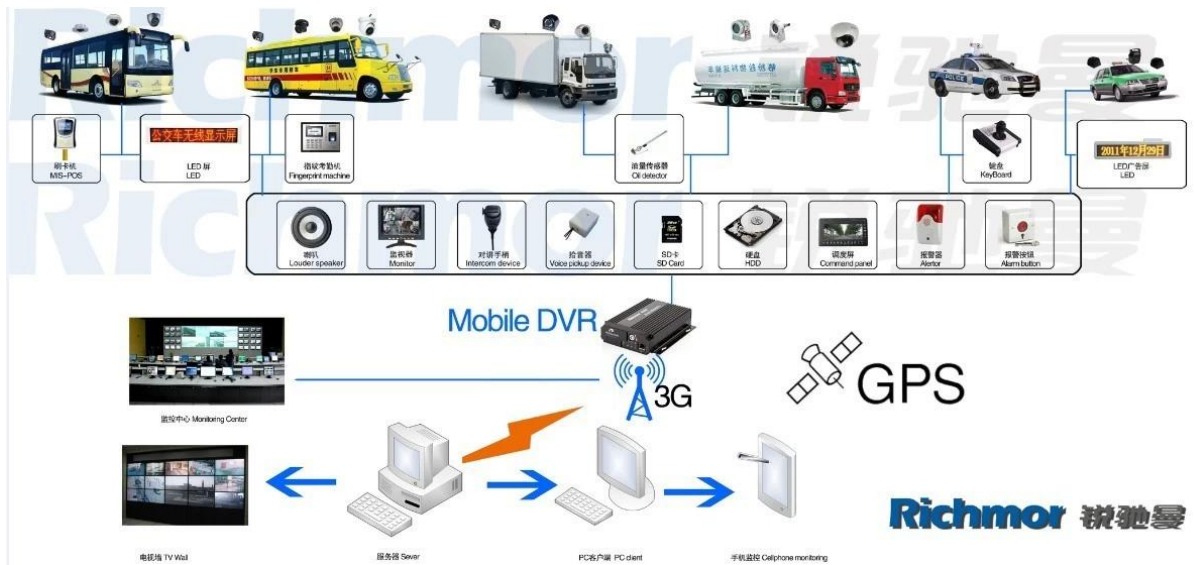

Náš CMS software Pro Windows PC v reálném čase

**Vehicle with device for test in AC Coach
Lahore to Sadiq Abad near motorway @ 86Km/h**

ALI01: Katar Bund Road, Lahore, Pakistan

ALI01
Time: 2013-11-02 21:59:50
Speed: 86.00 km/h (South)
Position: Katar Bund Road, Lahore, Pakistan
Alarm: Status ACC ON, SD Card Exist, 3G Signal Normal
Video Intercom Monitor Snapshot More

Monitor: 1 Online: 1 Alarm: 0 Offline: 0 Idling: 0

| Device | Positioning Time | Position | Speed | Alarm |
|--------|---------------------|-----------------------------------|--------------------|-------|
| ALI01 | 2013-11-02 21:59:50 | Katar Bund Road, Lahore, Pakistan | 86.00 km/h (South) | Alarm |

ALI01 - CH4

Pro IOS & Android OS Mobile Surveillance

Náš mobilní DVR projekt pro vozidla

Podrobnosti o nákupu:

Platební podmínky: T / T, Western Union, MoneyGram, Paypal

Čas doručení: Do 5 pracovních dnů poté potvrďte platbu.