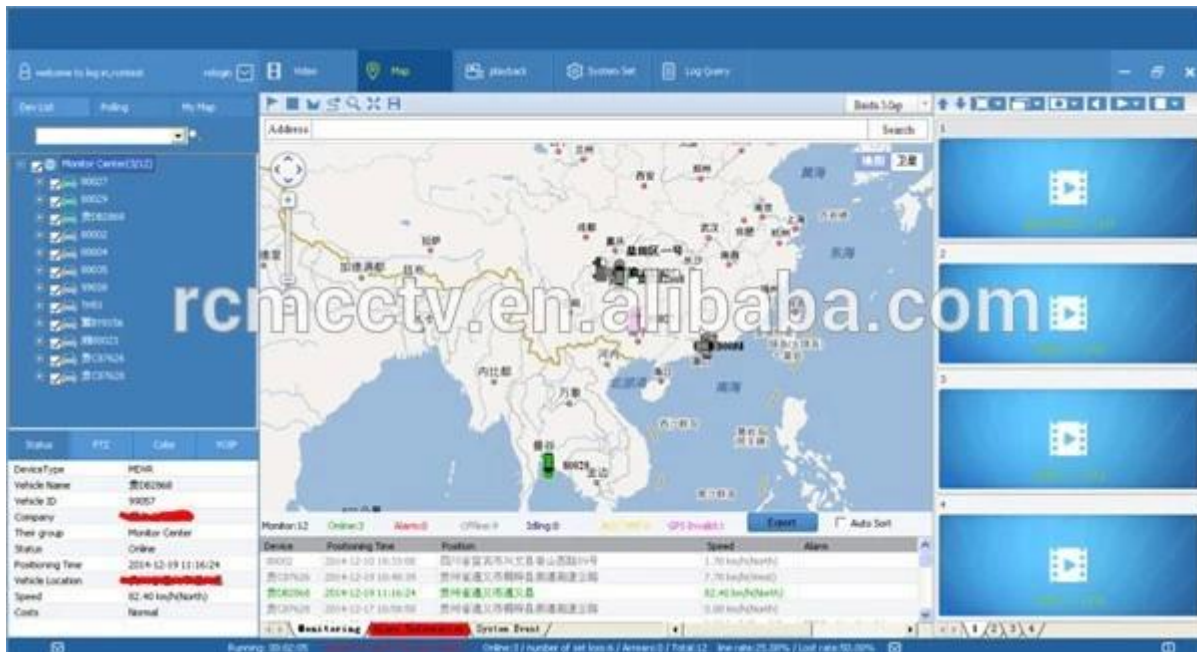

Vehicle Management System Welcome! 用户 | Manager | Exit

Report Device User

Mileage Summary

Begin Time: 2016-01-08 00:00:00 To: 2016-01-08 16:27:09

Device: All Devices

Index	Vehicle	Total Mileage(KM)	Begin Time	Start Mileage(KM)	Start Position	End Time	End Mileage(KM)
1	鄂D3114	174.88	2016-01-08 09:00:30	22.85	22.53426, 114.00644	2016-01-08 16:25:41	157.83
2	鄂D3130	202.07	2016-01-08 07:30:17	18.1	22.66429, 112.88282	2016-01-08 16:25:28	171.57
3	24012	277.42	2016-01-08 07:09:55	23.41	23.38958, 116.67327	2016-01-08 14:57:24	300.63
4	鄂A78248	97.4	2016-01-08 08:00:25	298.97	41.57049, 116.78825	2016-01-08 08:42:38	41.08
5	24023	0	2016-01-08 08:00:07	16.26	37.75875, 120.73117	2016-01-08 16:19:07	16.26
6	鄂Q5387	416.36	2016-01-08 08:09:54	86.68	35.48143, 117.64778	2016-01-08 16:20:11	92.63
7	鄂D7112	120.98	2016-01-08 04:48:43	26.51	36.87678, 117.68194	2016-01-08 14:25:07	144.92
8	鄂D3250	45.61	2016-01-08 08:00:03	138.13	22.65426, 112.48958	2016-01-08 16:15:15	115.62
9	鄂B5153	48.61	2016-01-08 08:00:27	82	22.65418, 112.48765	2016-01-08 16:11:28	73.72
10	鄂B3368	111.72	2016-01-08 08:00:15	145.61	22.65432, 112.48945	2016-01-08 16:24:48	92.9
11	鄂B5030	52.02	2016-01-08 08:00:10	83.24	22.65426, 112.48778	2016-01-08 16:15:55	57.82
12	鄂A43683	895.08	2016-01-08 08:00:28	354.36	36.95843, 117.68778	2016-01-08 16:24:44	1089.74
13	24058	224.42	2016-01-08 07:00:58	44.57	37.94978, 116.84473	2016-01-08 16:17:34	60.4
14	38998	2.36	2016-01-08 13:13:08	17.6	28.73432, 121.23847	2016-01-08 13:57:27	19.81
15	00588	368.29	2016-01-08 08:00:54	51.04	33.73335, 115.86921	2016-01-08 16:00:58	420.33

Player softwarové rozhraní

Romote Zobrazení Surveillance 3G 4G Mobile DVR Školní autobus řešení

Seeing the inside the vehicle

seeing the door and the driver

seeing the back of the vehicle

seeing the front of the vehicle