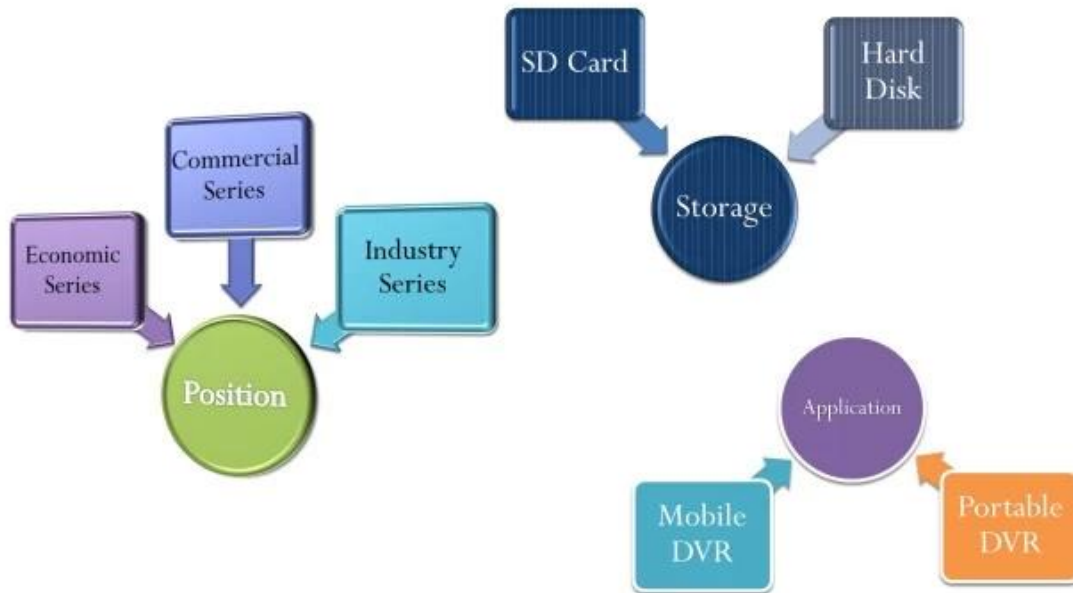

Product Show:

AV Input & Output Cables

Power Cable

IO Cables

Remote Control

3G Antenna

WiFi Antenna

CD (Manual & Software Inside)

7000 HDD Mobile DVR

Product Introduction

Device Series

Product Advantage

Klient User Interface Graph

The interface is titled "移动视频监控平台" (Mobile Video Monitoring Platform). It features a top navigation bar with tabs for "实时预览" (Real-time Preview), "电子地图" (Electronic Map), "回放管理" (Playback Management), "信息管理" (Information Management), and "系统设置" (System Settings). The main area is divided into several sections: