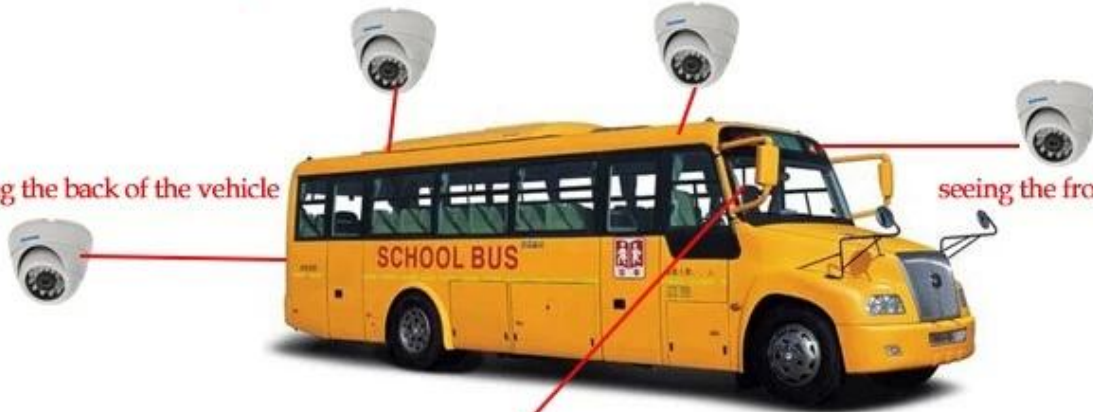

Player softwarové rozhraní

Romote Zobrazení Surveillance 3G 4G Mobile DVR Školní autobus řešení

Seeing the inside the vehicle

seeing the door and the driver

seeing the back of the vehicle

seeing the front of the vehicle