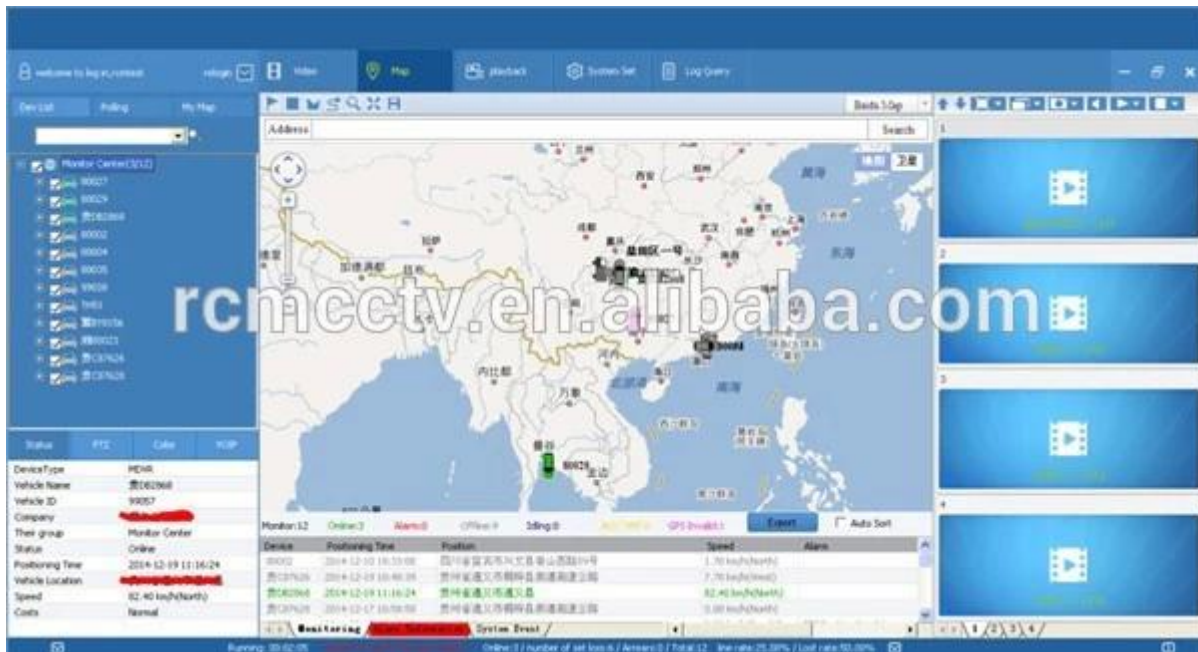

Vehicle Management System Welcome! 用户 | Manager | Exit

Report Device User

Mileage Summary

Begin Time: 2016-01-08 00:00:00 To: 2016-01-08 16:27:09

Device: All Devices

Index	Vehicle	Total Mileage(KM)	Begin Time	Start Mileage(KM)	Start Position	End Time	End Mileage(KM)
1	鄂D3114	174.88	2016-01-08 09:03:30	22.85	22.53426, 114.00644	2016-01-08 16:25:41	157.83
2	鄂D3130	202.07	2016-01-08 07:30:17	18.1	22.66429, 112.88282	2016-01-08 16:25:28	171.57
3	24012	277.42	2016-01-08 07:09:55	23.41	23.38958, 116.67327	2016-01-08 14:57:24	300.63
4	鄂A78248	97.4	2016-01-08 08:00:25	298.97	41.57049, 118.78824	2016-01-08 08:42:38	41.08
5	24023	0	2016-01-08 08:00:07	16.26	37.75879, 120.73117	2016-01-08 16:19:07	16.26
6	鄂Q5387	416.36	2016-01-08 08:09:54	86.68	35.48143, 117.64778	2016-01-08 16:20:11	92.63
7	鄂D7112	120.98	2016-01-08 04:48:43	26.51	36.87678, 117.68194	2016-01-08 14:25:07	144.92
8	鄂D3250	45.61	2016-01-08 00:00:03	138.13	22.65426, 112.48958	2016-01-08 16:15:15	115.62
9	鄂G5153	48.61	2016-01-08 00:00:27	82	22.65418, 112.48765	2016-01-08 16:11:28	73.72
10	鄂G3368	111.72	2016-01-08 00:00:15	145.63	22.65432, 112.48943	2016-01-08 16:24:48	93.9
11	鄂G5030	52.02	2016-01-08 00:00:10	83.24	22.65424, 112.48778	2016-01-08 16:15:55	57.82
12	鄂A43683	895.08	2016-01-08 00:00:28	354.36	36.95843, 117.68778	2016-01-08 16:24:44	1089.74
13	24058	224.42	2016-01-08 07:00:58	44.57	37.94978, 116.84473	2016-01-08 16:17:34	60.4
14	38998	2.36	2016-01-08 13:13:08	17.6	28.73432, 121.23847	2016-01-08 13:57:27	19.81
15	00588	369.29	2016-01-08 00:00:54	51.04	33.73335, 115.86981	2016-01-08 16:00:58	420.33

Player softwarové rozhraní

Romote Zobrazení Surveillance 3G 4G Mobile DVR Školní autobus řešení

Seeing the inside the vehicle

seeing the door and the driver

seeing the back of the vehicle

seeing the front of the vehicle