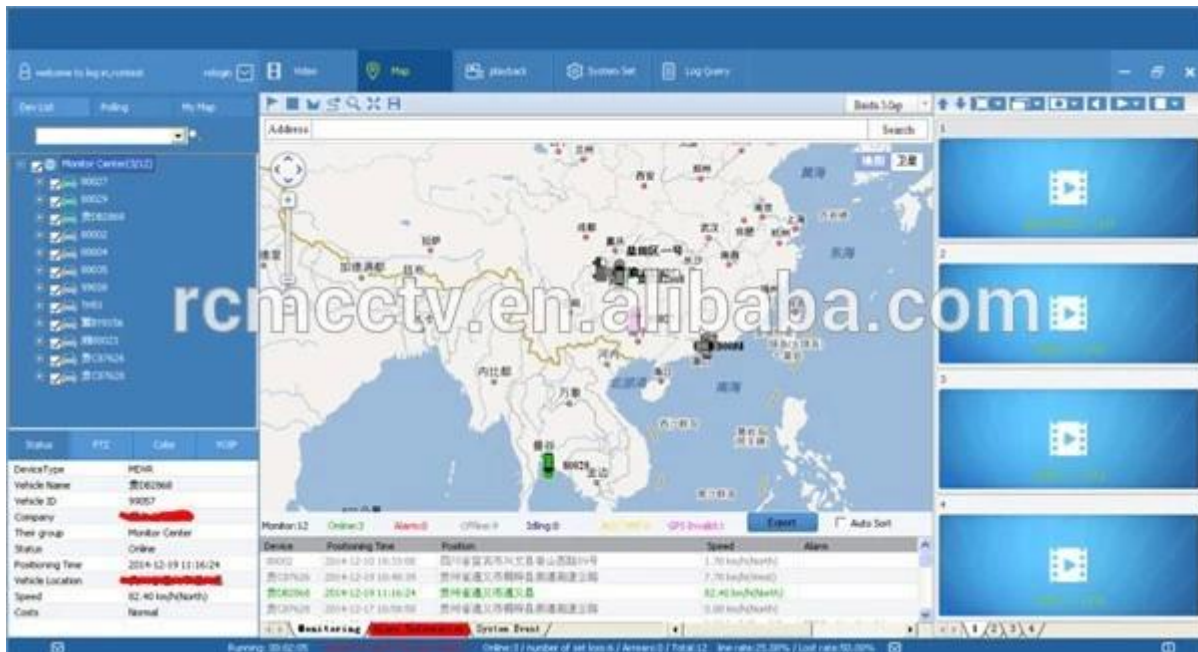

Remote Zobrazení Surveillance 3G 4G Mobile DVR Školní autobus řešení