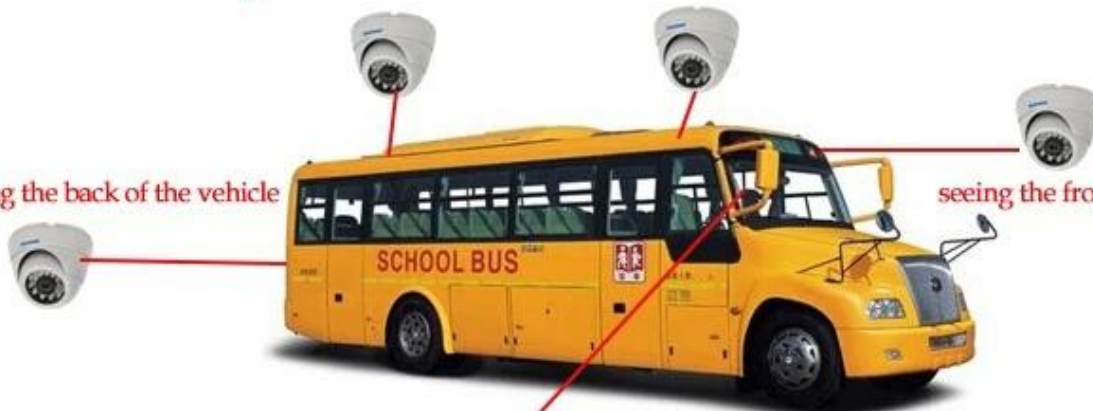

Player softwarové rozhraní

Romote Zobrazení Surveillance 3G 4G Mobile DVR Školní autobus řešení

Seeing the inside the vehicle

seeing the door and the driver

seeing the back of the vehicle

seeing the front of the vehicle