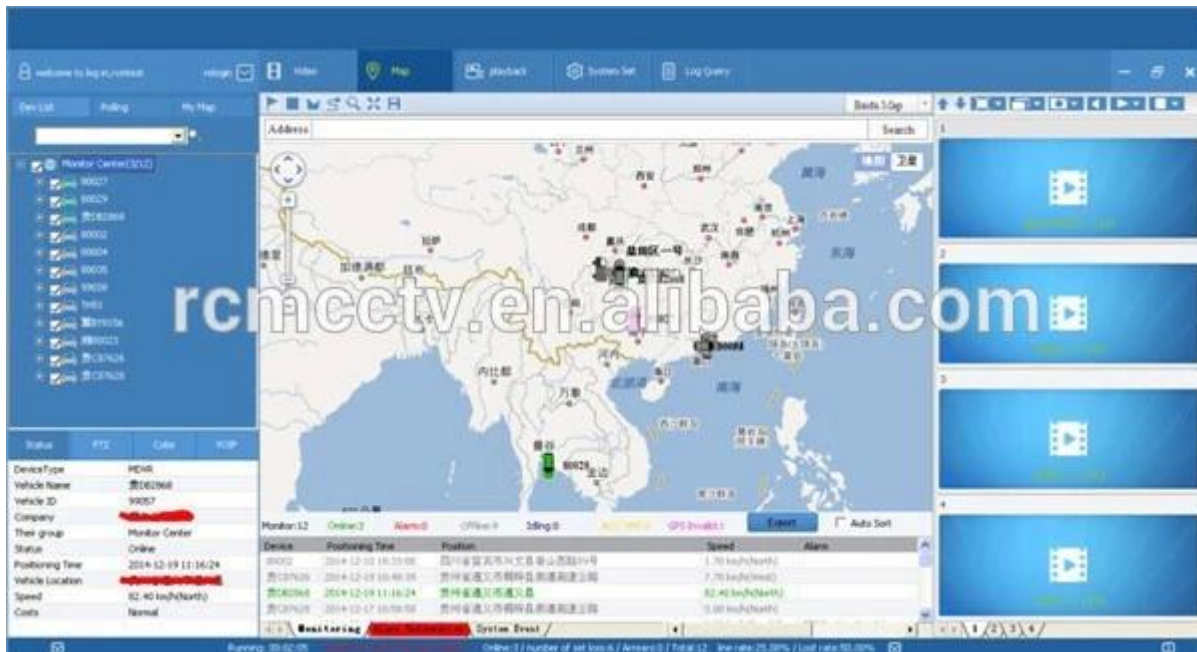

Vehicle Management System Welcome! 用户 | Manager | Exit

Report Device User

Mileage Summary

Begin Time: 2016-01-08 00:00:00 To: 2016-01-08 16:27:09

Device: All Devices

Index	Vehicle	Total Mileage(KM)	Begin Time	Start Mileage(KM)	Start Position	End Time	End Mileage(KM)
1	003114	174.88	2016-01-08 09:00:30	22.85	22.53426, 114.00644	2016-01-08 16:25:41	157.83
2	003130	202.07	2016-01-08 07:30:17	18.1	22.66429, 112.88282	2016-01-08 16:25:28	171.57
3	24012	277.42	2016-01-08 07:09:55	23.41	23.38958, 116.67327	2016-01-08 14:57:24	300.63
4	078248	97.4	2016-01-08 08:00:25	298.97	41.57049, 116.78825	2016-01-08 08:42:38	41.08
5	24023	0	2016-01-08 08:00:07	16.26	37.75879, 120.73117	2016-01-08 16:19:07	16.26
6	005387	416.36	2016-01-08 08:09:54	86.68	35.48143, 117.64778	2016-01-08 16:20:11	92.63
7	001712	120.98	2016-01-08 04:48:43	26.51	36.87678, 117.68194	2016-01-08 14:25:07	144.92
8	002250	45.61	2016-01-08 00:00:03	138.13	22.65426, 112.48958	2016-01-08 16:15:15	115.62
9	005153	48.61	2016-01-08 00:00:27	82	22.65418, 112.48765	2016-01-08 16:11:28	73.72
10	003368	111.72	2016-01-08 00:00:15	145.61	22.65432, 112.48945	2016-01-08 16:24:48	93.9
11	005030	52.02	2016-01-08 00:00:10	83.24	22.65426, 112.48778	2016-01-08 16:15:55	57.82
12	003683	895.08	2016-01-08 00:00:28	354.36	36.95843, 117.68778	2016-01-08 16:24:44	1089.74
13	24058	224.42	2016-01-08 07:00:58	44.57	37.94978, 116.84473	2016-01-08 16:17:34	60.4
14	38998	2.36	2016-01-08 13:13:08	17.6	28.73432, 121.23847	2016-01-08 13:57:27	19.81
15	00588	368.29	2016-01-08 00:00:54	51.04	33.73335, 115.86921	2016-01-08 16:00:58	420.33

Player softwarové rozhraní

Romote Zobrazení Surveillance 3G 4G Mobile DVR Školní autobus řešení

Seeing the inside the vehicle

seeing the door and the driver

seeing the back of the vehicle

seeing the front of the vehicle