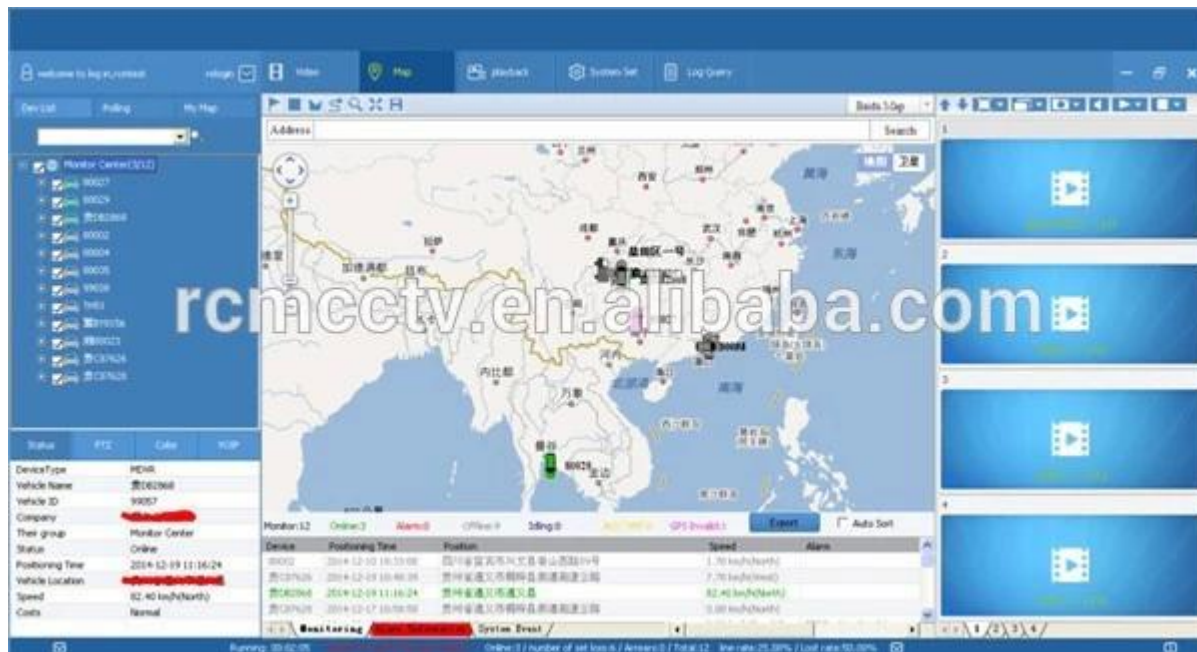

software Skutečný případ společnosti Richmor