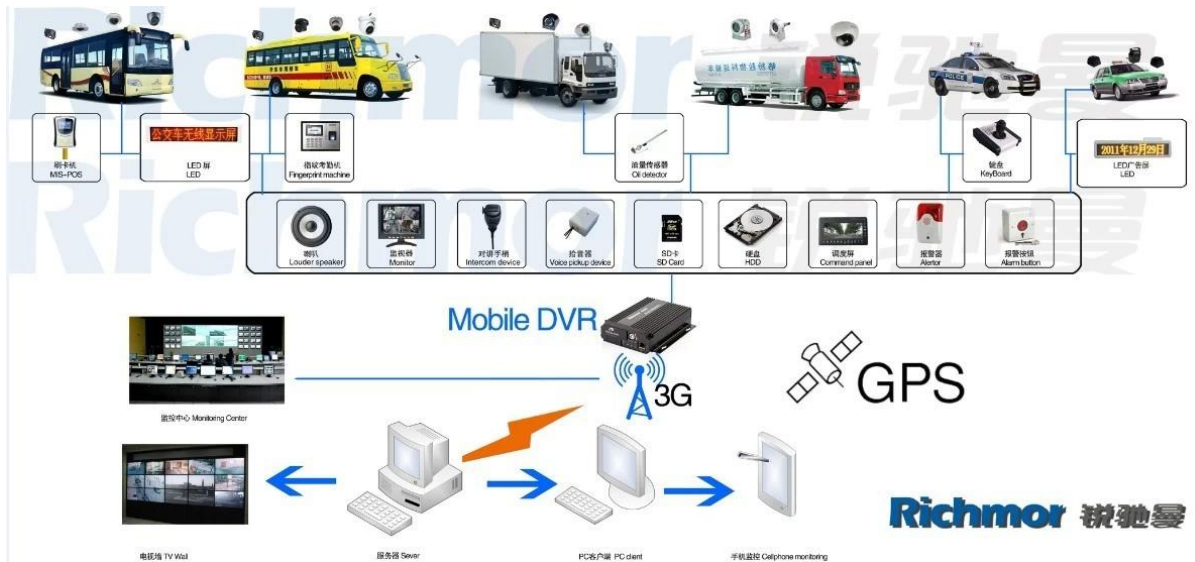

□□□CMS□□□□□□□□

**Vehicle with device for test in AC Coach
Lahore to Sadiq Abad near motorway @ 86Km/h**

The screenshot displays a monitoring application window. At the top, a blue banner contains the text: "Vehicle with device for test in AC Coach Lahore to Sadiq Abad near motorway @ 86Km/h". Below this is a Google Map of Lahore, Pakistan, with a red location pin for "ALI01" on Katar Bund Road. A pop-up window for "ALI01" provides the following details: Time: 2013-11-02 21:59:50, Speed: 86.00 km/h(South), Position: Katar Bund Road, Lahore, Pakistan, Alarm: Status: ACC ON, SD Card Exist, 3G Signal Normal, and options for Video, Intercom, Monitor, Snapshot, and More. To the right of the map is a vertical stack of video feeds. The top feed shows the interior of a train coach with passengers. Below it are two more feeds, one showing a close-up of a person and another showing a different angle of the coach interior. At the bottom right, there is a large blue play button icon and the text "ALI01 - CH4". At the bottom of the window, there is a status bar with "Monitoring" selected, and a data table:

Device	Positioning Time	Position	Speed	Alarm
ALI01	2013-11-02 21:59:50	Katar Bund Road, Lahore, Pakistan	86.00 km/h(South)	

□□ Windows PC□□□□□□

IOS Android

Richmor

Richmor 锐驰曼

SD Mobile DVR with 3G GPS

HD Mobile DVR with 3G GPS