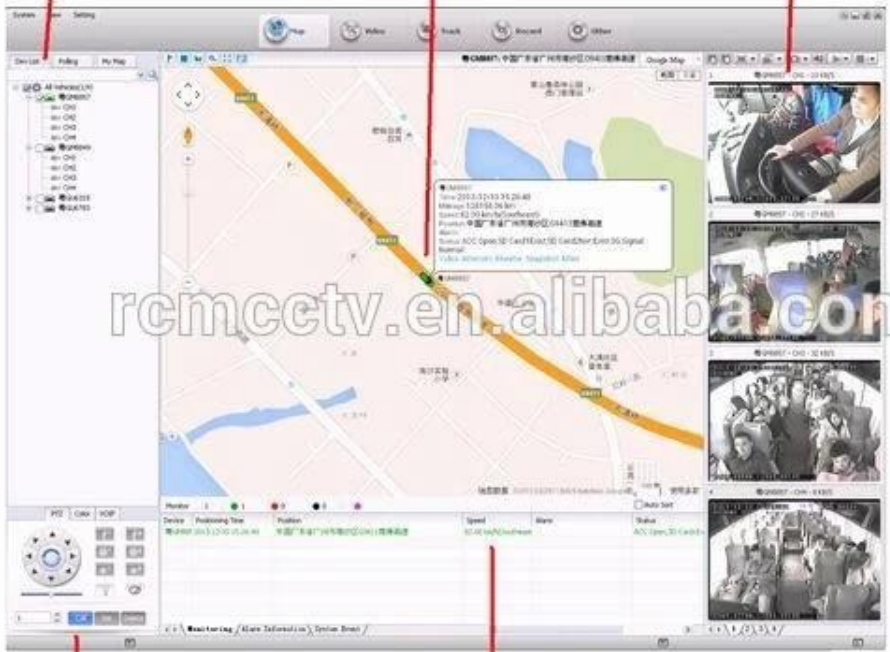

Display multiple DVR online

Live tracking of the vehicle on the map

Live view of cameras on the vehicle