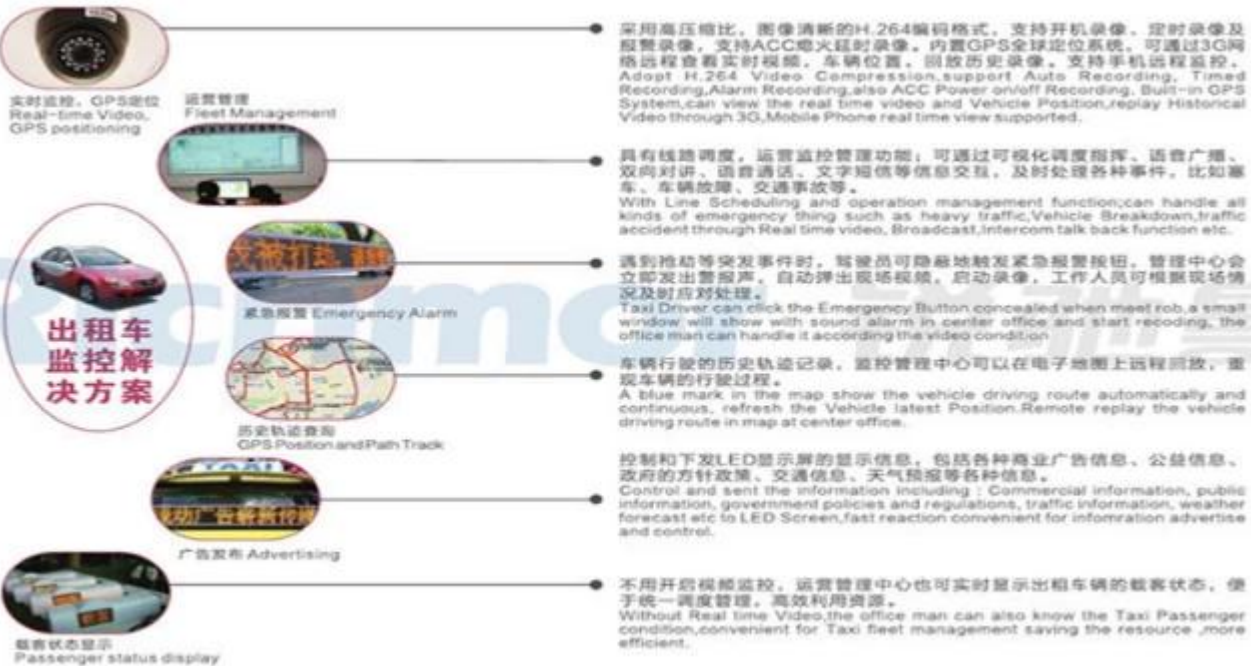

功能特点 Features