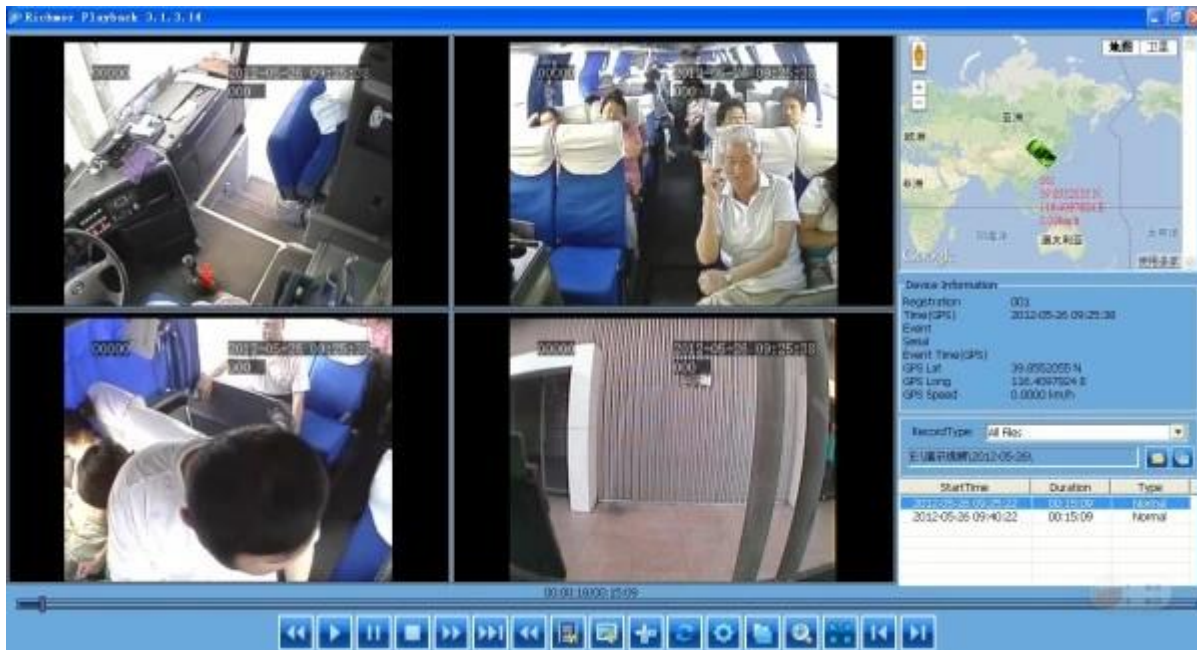

GPS 3G, RCM-MDR8000

RCM-MDR8000 GPS 3G H.264 CIF/HD1/D1 SD

3G

- . H.264 G.726 4 2
- . CIF/HD1/D1
- . 6-48V
- . DC12V DC5V
- . +SD SD
- . UPS
- . 4
- . 3G GPS 3G :WCDMA CDMA2000/TD-SCDMA... GPRS/EDGE

□□□□

1. Your Logo is also welcomed!
2. Brand Box With Our Logo "Richmor"