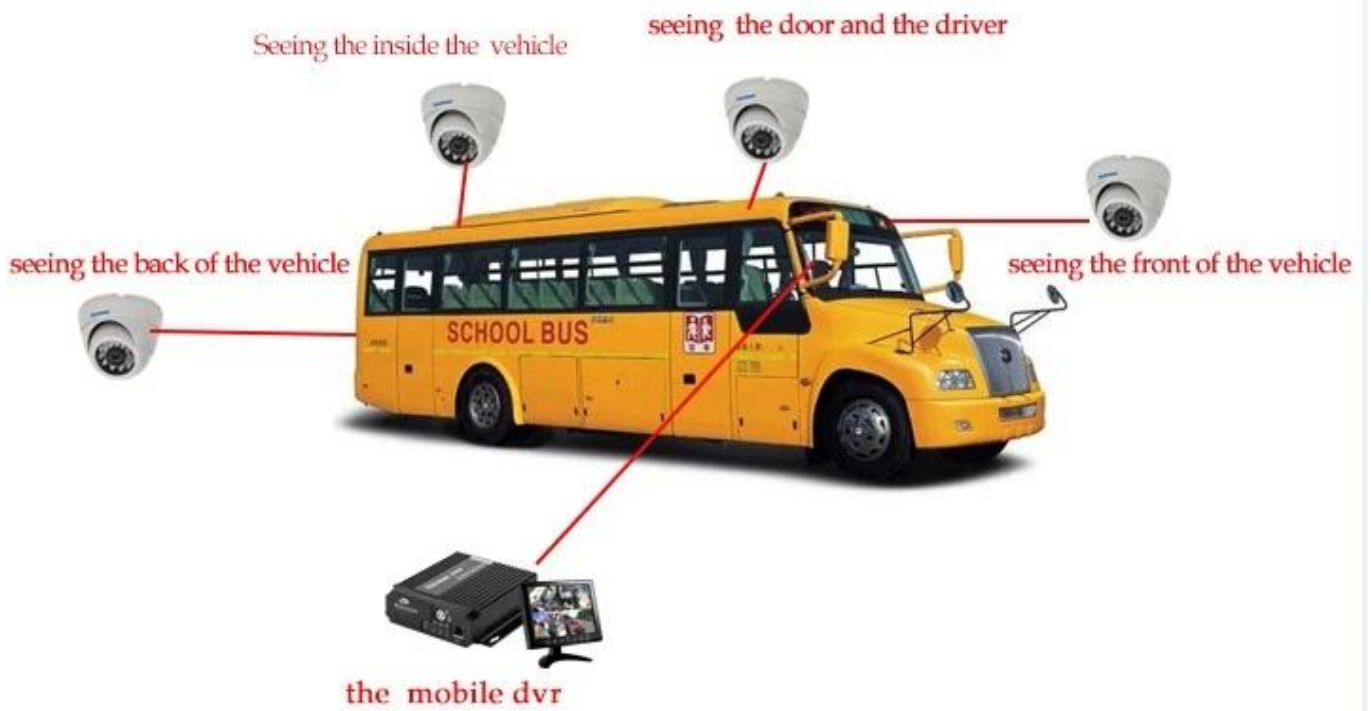

□□□□□□□□

The screenshot shows a vehicle monitoring software interface. At the top, there's a navigation bar with 'Home', 'Map', 'Playback', 'System Set', and 'Log Query'. Below this, there's a 'Dev List' panel on the left showing a list of vehicles under 'Monitor Center(242)'. The main area is a map of China with a vehicle icon. A detailed view of a vehicle is shown at the bottom, including its status (Online), position, and speed. A large watermark 'rcmccctv.en.alibaba.com' is overlaid on the map.

Romote 3G 4G

功能特点 Features

实时监控, GPS定位
Real-time monitoring,
GPS positioning

身份验证, 人数统计
Two-factor authentication

语音功能 Voice features

行车记录, 驾驶行为管理
Driving behavior management

短信提醒
Assured SMS alerts

偏航报警
Yaw alarm